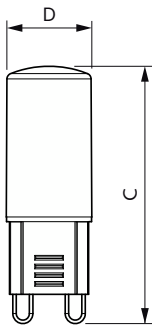

Målskitse

Product	D	C
CorePro LEDcapsuleMV 4-40W G9 827 D	18 mm	59 mm

Fotometriske data

Spectral Power Distribution Colour - CorePro LEDcapsuleMV 4-40W G9 827 D

General uniform lighting - CorePro LEDcapsuleMV 4-40W G9 827 D