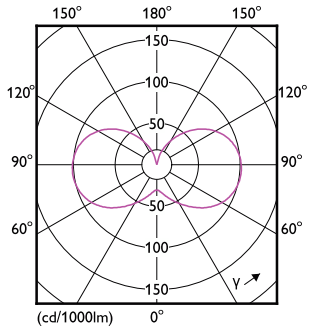

CorePro LEDcapsule MV

Fotometriske data

Light Distribution Diagram - CorePro LEDcapsuleMV 4-40W G9 827 D