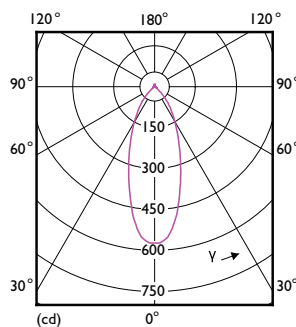

Accent Lighting Spots - MAS LEDspot UE 2.1-50W GU10 DIM 840 EELA

Light Distribution Diagram - MAS LEDspot UE 2.1-50W GU10 DIM 840 EELA