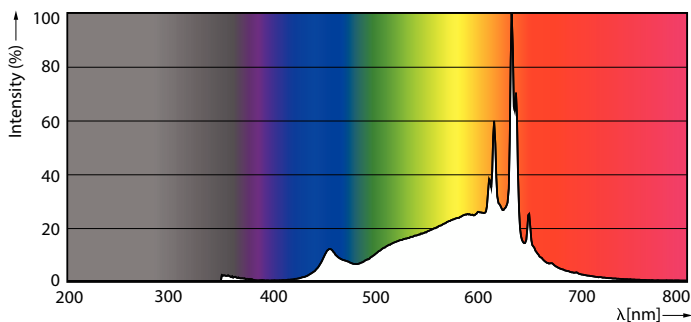

Spectral Power Distribution Colour - MAS LEDBulb DT5.9-60W E27 CRI95 A60 FR G