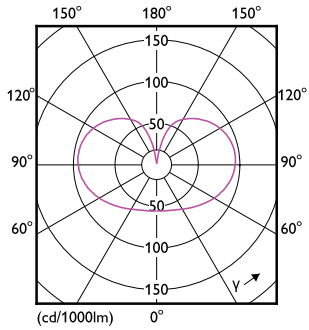

Målskitse

Product	D	C
MAS LEDBulb DT5.9-60W E27 CRI95 A60 FR G	60 mm	108 mm

Fotometriske data

General uniform lighting - MAS LEDBulb DT5.9-60W E27 CRI95 A60 FR G

Spectral Power Distribution Colour - MAS LEDBulb DT5.9-60W E27 CRI95 A60 FR G

MASTER Glass LED-pærer

Fotometriske data

Light Distribution Diagram - MAS LEDBulb DT5.9-60W E27 CRI95 A60 FR G

Levetid

Life Expectancy Diagram

Lumen Maintenance Diagram - MAS LEDBulb DT5.9-60W E27 CRI95 A60 FR G