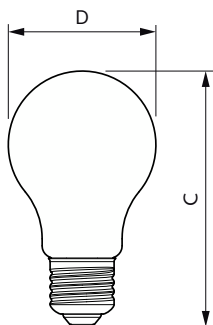

MASTER Glass LED-pærer

Lysstyringssystemer og dæmpning

Dæmpbar	Kun med visse lysdæmpere

Mekanik og armaturhus

Pære finish	Matteret
Lyskildemateriale	Glas
Lyskildeform	A60
Nettovægt (stykke)	0,032 kg

Godkendelse og anvendelsesområde

Energieffektivitetsklasse	D
Energiforbrug kWh/1000 t.	6 kWh
EPREL registreringsnummer	1969962
CE-mærke	Ja
EU RoHS-godkendt	Ja
EyeComfort	Ja
Flimmerværdi (PstLM)	0,9
Værdi for stroboskopisk effekt (SVM)	0,4
Omgivende temperaturområde	-20 til +45 °C

Anvendelsesbetingelser

Kan det bruges i lukkede armaturer?	No

Produktdata

Ordreproduktnavn	MAS LEDBulb DT5.9-60W E27 CRI95 A60 FR G
Det fulde produktnavn	MAS LEDBulb DT5.9-60W E27 CRI95 A60 FR G
Full EOC	872016931105300
Beskrivelse af lokal kode	2057819640
Ordrekode	929003799002
Materialenr. (12NC)	929003799002
Lokal ordrekode	2057819640
Tæller – antal pr. pakke	1
EAN/UPC – Produkt/Æske	8720169311053
Tæller – antal pakker pr. kasse (udvendig emballage)	10
EAN/UPC – kasse	8720169311060

Målskitse

Product	D	C
MAS LEDBulb DT5.9-60W E27 CRI95 A60 FR G	60 mm	108 mm