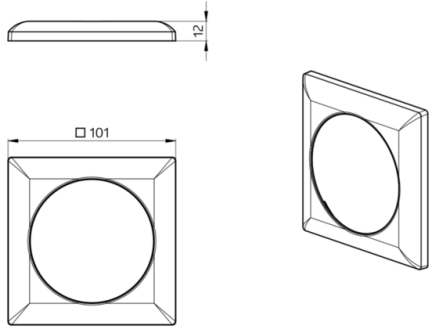

Dimensioner 92992

© 2024 B.E.G. Brück Electronic GmbH