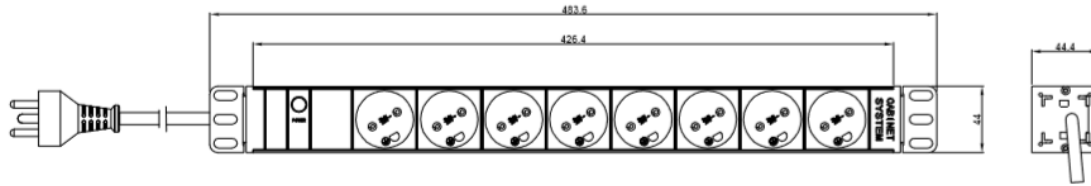

Datablad / dokumentation

95037

Copyright 2015.

RoHS Compliant

Input	10A Dansk stikprop på 2m ledning
Output	8x230V, DK-variant, med glimlampe
Type panel	Basic
Antal faser	1 faset
Længde	19" mål
Typenr. / EAN nr.	95037 5709832 065380

Basic Series	OUTPUT (6) Household Sockets (10-13A Rated) (1) Green LED	OPERATING TEMPERATURE 0° to 60°C
INPUT 250VAC 10-13A 50HZ Household Plug 2M HD5VV-F3G1.0mm Power lead	BRANCH CIRCUITS (NONE)	MOUNTING ACCESORIES (2) 41 Bracket

Revisions		
Rev	Description	Date

 <small>3D PART MODEL LISTENING</small>	95037					
<small>TECHNICAL STANDARD</small> 1.DT11; 2.NO RUSTNESS 3.NO FLAW ON THE SURFACE	Housing	Aluminium Silver Oxidation				
<table border="1"> <tr> <td>FILLET</td> <td>R0.5</td> </tr> <tr> <td>ANGLE</td> <td>±0.5°</td> </tr> </table>	FILLET	R0.5	ANGLE	±0.5°		
FILLET	R0.5					
ANGLE	±0.5°					
<small>FIRST ANGLE</small> 						
SCALE 1:3		DATE 11-03-2015				