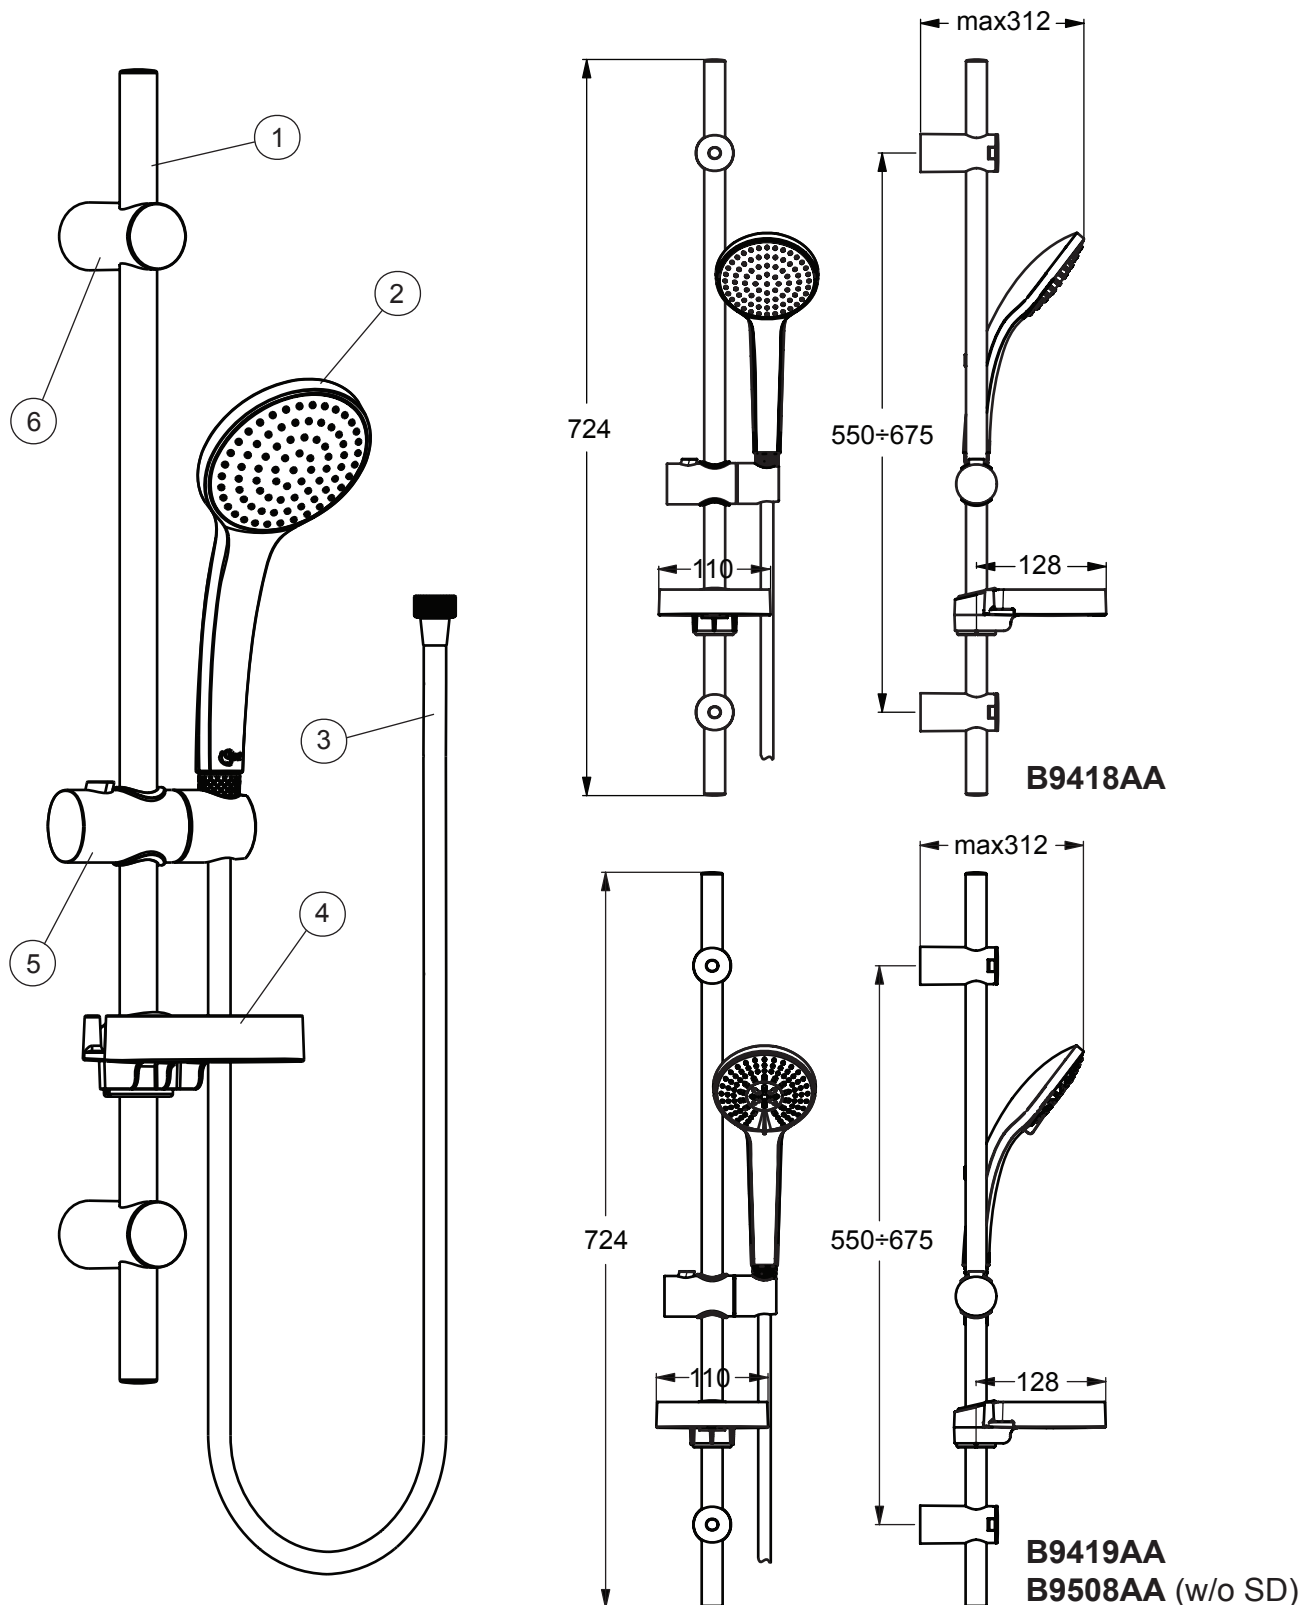

IDEALRAIN (B9418AA, B9419AA, B9508AA)

Pos.	Signify	Spare parts-Nr.	Quantity
1	Sliding bar 72cm IDEALRAIN 100	B9421AA	1 Pcs.
2	Handspray 100mm 1F	B9402AA	1 Pcs. (B9418AA)
	Handspray 100mm 3F	B9403AA	1 Pcs. (B9419AA, B9508AA)
3	Sh.hose 1,75m IDEALFLEX	A4109AA	1 Pcs. (B9418AA, B9419AA)
	Sh.hose 1,75m ULTRAFLEX	B8536AA	1 Pcs. (B9508AA)
4	Soapdish D20.6 LB	B960917NU	1 Pcs. (B9418AA, B9419AA)
5	Slider set LOW BASIC / I'RAIN 72	B960976AA	1 Pcs.
6	Consoles set LOW BASIC LB	B960972AA	1 Pcs.