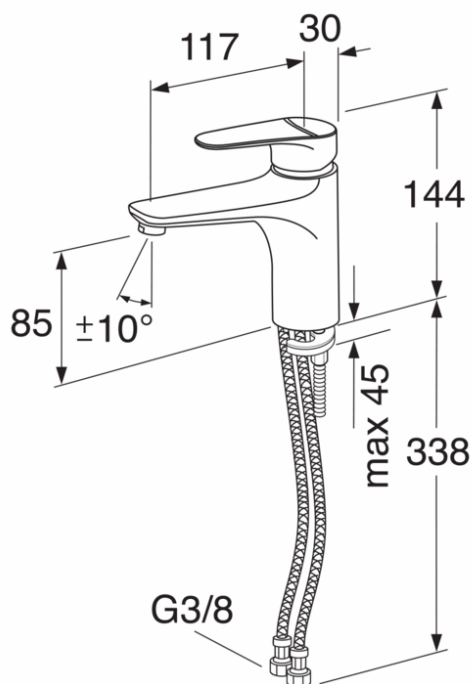

Bathroom sink faucet Metic

GUSTAVSBERG /
SMARTER BATHROOMS

Product features

Eco-flow

- Modern design
- Ceramic cartridge ensures non-drip operation and longevity
- Adjustable max temperature for scalding protection

Article number etc.

RSK-nr:

ART-nr:

EAN-nr:

GB41213852

7393792232845

Packaging

L: 280,00 x W: 260,00 x H: 90,00 mm.

Weight: 1,82 kg

Energy labeling and certifications

Assembling & Care

Prior to installation the lines must be flushed up to the faucet. The faucet is connected with the cold water line on the right and the hot water line on the left. Water pressure: max 1000 kPa, min 50kPa. Hot water temperature: max 70°C, min 45°C. Please note that we are not liable for damage resulting from improper installation.

Villeroy & Boch Gustavsberg AB / Box 400, 134 29 Gustavsberg, Sweden / Tel: +46 (0) 8-570 391 00 | Fax +46 8 570 320 36 /

www.gustavsberg.com / info@gustavsberg.com