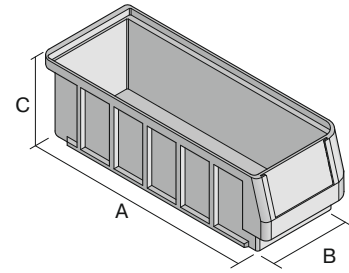

Storage and handling bins RK RK5109 | Data sheet

Pos. Dimensions, Tolerances as specified in DIN 16901

Pos.	Dimensions, Tolerances as specified in DIN 16901	
A	Outside length top	500 mm
B	Outside width top	117 mm
C	Height	90 mm

Features	*Load capacity as specified in EN 13117
Proper weight	0.41 kg
*Stacking load	12 kg
*Load capacity	4 kg
Volume	3.5 Litres
Warranty	5 year BITO QUALITY
ESD	ESD version upon request
Temperature range	-20°C to +90°C
Food safety	✓
Material	PP
Stock item	✓
Pcs/pack	16
Colour	dove blue
Ref. no.	3-1439

Other colours / special colours on request

Dimensions, Tolerances as specified in DIN 16901	
Outside length top	500 mm
Outside width top	117 mm
Height	90 mm
Inside length top	460 mm
Inside width top	94 mm
Inside length base	456 mm
Inside width base	92 mm
Inside height	80 mm