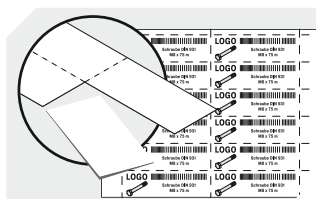

Storage and handling bins RK RK5109 | Data sheet

Pos. Dimensions, Tolerances as specified in DIN 16901

Pos.	Dimensions, Tolerances as specified in DIN 16901	
A	Outside length top	500 mm
B	Outside width top	117 mm
C	Height	90 mm

Other colours / special colours on request

Dimensions, Tolerances as specified in DIN 16901	
Outside length top	500 mm
Outside width top	117 mm
Height	90 mm
Inside length top	460 mm
Inside width top	94 mm
Inside length base	456 mm
Inside width base	92 mm
Inside height	80 mm

Information & Service
www.bito.com

BITO
STORAGE
SYSTEMS

Storage and handling bins RK

RK5109 | Accessories

Carry/safety handle
for storage and handling bins RK
3-1514

Cross dividers
for storage and handling bins RK
3-1588

Labels
Printable label sheets
W 84 x H 39 mm
46-20768