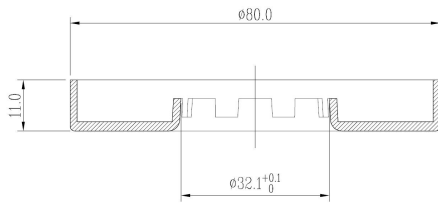

ABS Chromed Cover Data Sheet

Supplier product number: 750398110

Product name: Decorative Cover

LM Art. No.: 750398110

Material: ABS

Color: Chrome

Size: 80mm

Size: