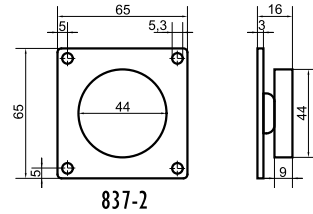

ELECTRO HOLDING MAGNETS

ROUND MAGNETS

COUNTER-HOLDING PLATES

Counter-holding plates

Mounting plate with articulated counter-holding plate

Model 837-2

Order number **837-2-----00**

Model 838-2

Order number **838-2-----00**

Model 858-2

Order number **858-2-----00**

30

Counter-holding plate on mounting housing with spring damper for gentle, sprung closing of heavy doors

Model 837-2P

Order number **837-2P-----00**

Model 838-2P

Order number **838-2P-----00**

Model 858-2P

Order number **858-2P-----00**