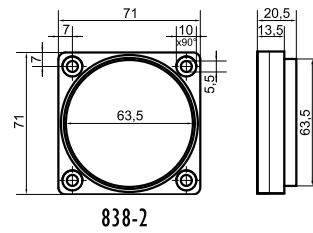

ELECTRO HOLDING MAGNETS

ROUND MAGNETS

COUNTER-HOLDING PLATES

Counter-holding plates

Mounting plate with articulated counter-holding plate

Model 837-2

Order number **837-2-----00**

Model 838-2

Order number **838-2-----00**

Model 858-2

Order number **858-2-----00**

30

Counter-holding plate on mounting housing with spring damper for gentle, sprung closing of heavy doors

Model 837-2P

Order number **837-2P-----00**

Model 838-2P

Order number **838-2P-----00**

Model 858-2P

Order number **858-2P-----00**