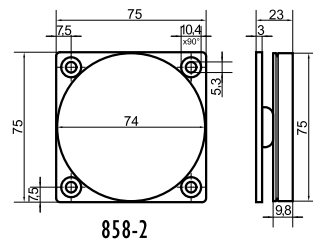

ELECTRO HOLDING MAGNETS

ROUND MAGNETS

COUNTER-HOLDING PLATES

Counter-holding plates

Mounting plate with articulated counter-holding plate

Model 837-2

Order number **837-2-----00**

Model 838-2

Order number **838-2-----00**

Model 858-2

Order number **858-2-----00**

30

Counter-holding plate on mounting housing with spring damper for gentle, sprung closing of heavy doors

Model 837-2P

Order number **837-2P-----00**

Model 838-2P

Order number **838-2P-----00**

Model 858-2P

Order number **858-2P-----00**