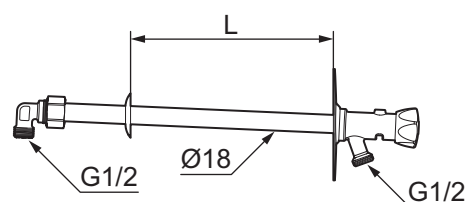

Description	FMM nr	EAN kod
For wall thickness max. 400 mm	42930410	7391887240409
For wall thickness max. 600 mm	42930610	7391887240423