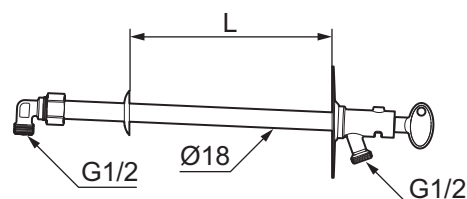

Description	FMM nr	EAN kod
For wall thickness max. 400 mm	42930400	7391887240249
For wall thickness max. 600 mm	42930600	7391887240416
For wall thickness max. 1000 mm	42931000	7391887240430