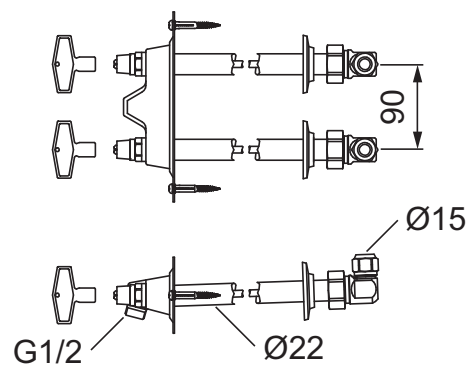

Garden valve

- For cold and hot water
- With approved non-return valves
- Can be cut to suit wall thickness
- Wall bracket: H=70 mm, W=180 mm, screw holes c/c 164 mm

Description	FMM nr	EAN kod
For wall thickness max. 400 mm	42820050	7319044282024
For wall thickness max. 1000 mm	42821000	7319044282086