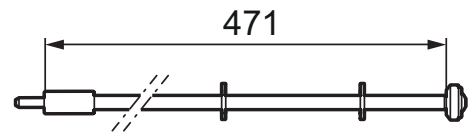

Spindle extension

- With valve cone
- For garden valve FMM 4285 (400)
- Must be cut to 456 mm for FMM 4282, late perf. with copper pipe

Description	FMM nr	EAN kod
	37504715	7319043750012