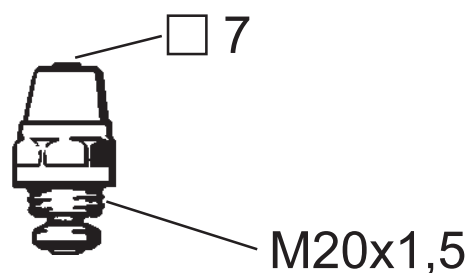

# Headwork

---

- With valve cone
- For FM Mattsson taps and garden valves FMM 4282 and 4285

Description	FMM nr	EAN kod
CW	35131500	7319043513013
HW	35131501	7319043513020