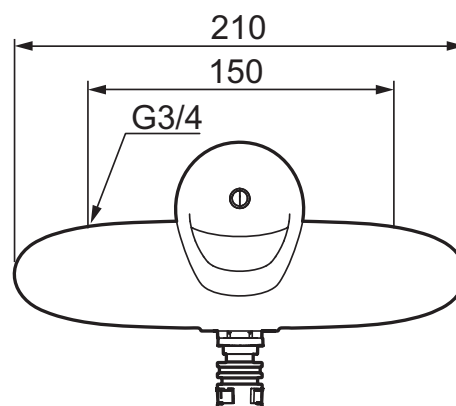

# FM Mattsson 9000E

- EcoSafe® mixer
- Cold Start
- Ceramic cartridge with soft closing function
- Adjustable flow control and temperature limiter
- Outlet down
- Spout must be ordered separately

An optimal fusion of design and function. The FM Mattsson 9000E range ushers in a new generation of mixers that are environmentally engineered down to the last detail. The mixer brings beauty and technical perfection to your kitchen. Even in its basic version, the mixer has unique functions that save energy without compromising on comfort.

Description	FMM nr	EAN kod
Chrome	81301500	7391887231339
Chrome, incl. 2 x S-connectors	81307500	7391887231360
Spout, L=100 mm, fixed/swivel, 7 l/min at 200–600 kPa	35860100	7391887232275
Spout, L=150 mm, fixed/swivel, 7 l/min at 200–600 kPa	35860150	7391887232282
Spout, L=250 mm, 7–9 l/min at 300 kPa	35860250	7391887232299
Spout, L=350 mm, 7–9 l/min at 300 kPa	35860350	7391887232312
Spout, L=450 mm, 7–9 l/min at 300 kPa	35860450	7391887232336
Spout, double linked, L=920 mm, 11–15 l/min at 300 kPa	29961950	7391887232381