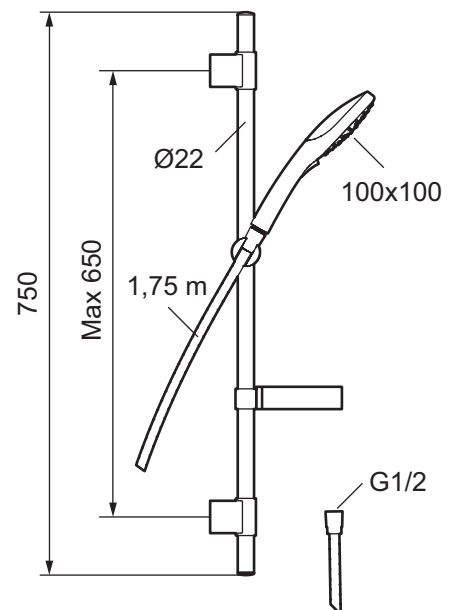

Description	FMM nr	EAN kod
Chrome	83703900	7391887238291