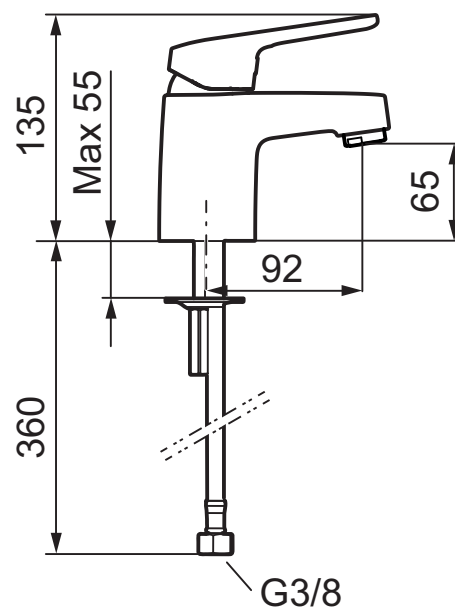

Description	FMM nr	EAN kod
Chrome	83520010	7391887237782