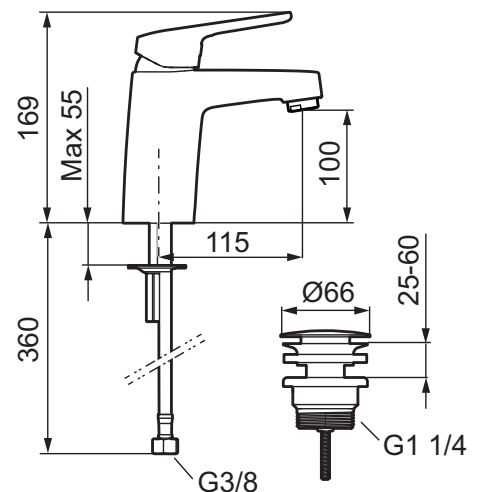

FM Mattsson Siljan

- EcoSafe® mixer
- With push-down waste
- Cold Start
- Ceramic cartridge with soft closing function
- Adjustable flow control and temperature limiter
- Eco Flow (energy and water saving aerator)
- Soft PEX® hoses with 3/8" connecting nut (stainless steel braided)

Big or small? Our FM Mattsson Siljan has products for everybody, regardless of their taste or the size of their home. The new Siljan Mini basin mixer is a compact product that packs a punch. Specially designed for small homes, small bathrooms or small hands. The choice is yours. Needless to say, you get the same high quality, just in a smaller size.