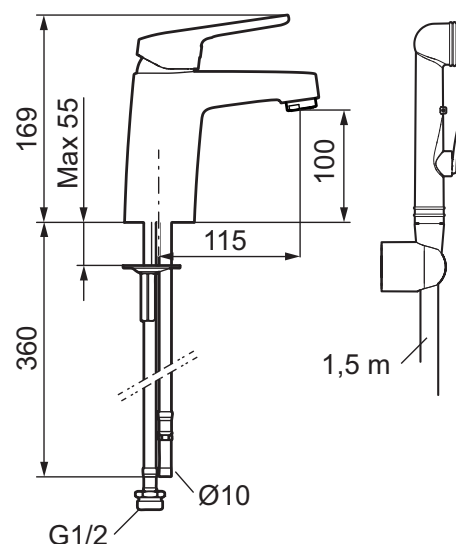

Description	FMM nr	EAN kod
Chrome	83570000	7391887237829
Chrome, Eco Plus	83576000	7391887237836