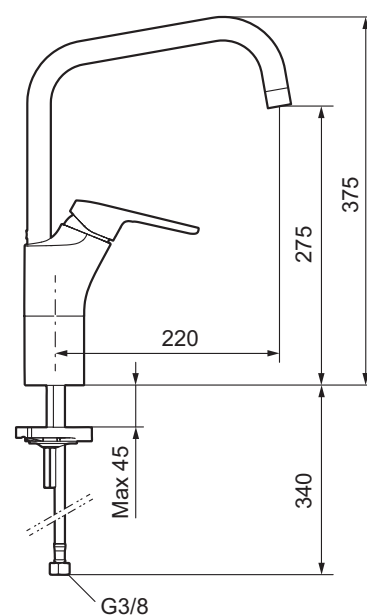

FM Mattsson Siljan

- EcoSafe[®] mixer
- Cold Start
- Ceramic cartridge with soft closing function
- Adjustable flow control and temperature limiter
- Eco Flow (energy and water saving aerator)
- Swivel spout, limitation part for 60°, 85°, 110° or 360° included
- Soft PEX[®] hoses with 3/8" connecting nut (stainless steel braided)
- Hole diameter Ø34-37 mm

Description	FMM nr	EAN kod
Chrome	83000010	7391887236747
Chrome, with Soft PEX [®] flat end Ø10 mm	83000000	7391887236730