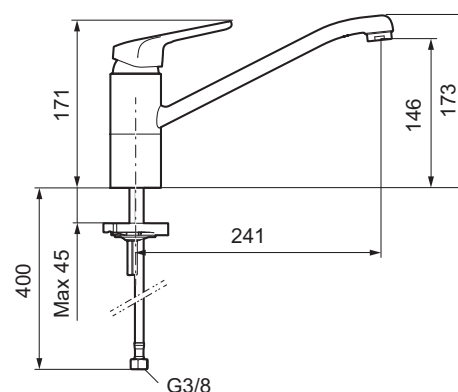

# FM Mattsson Siljan

- EcoSafe<sup>®</sup> mixer
- Cold Start
- Ceramic cartridge with soft closing function
- Adjustable flow control and temperature limiter
- Eco Flow (energy and water saving aerator)
- Swivel spout 110°
- Soft PEX<sup>®</sup> hoses with 3/8" connecting nut (stainless steel braided)
- Hole diameter Ø34-37 mm

Description	FMM nr	EAN kod
Chrome	83200010	7391887236914
Chrome, with Soft PEX <sup>®</sup> flat end Ø10 mm	83200000	7391887236907