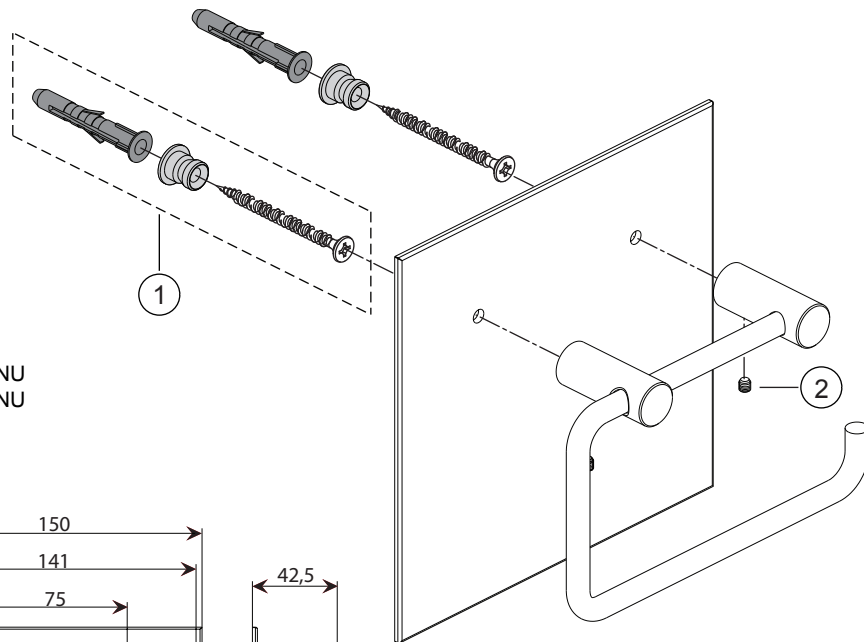

A10 GEOMETRY

F 1226 .. (747610D)

XX = AA

Position

- 1 = N 960 140 NU
- 2 = H 961 902 NU

1011 / H 965 484 - 2
 (+ A 865 665)
 Made by JADO in E.U.

Ideal Standard International BVBA
 Chaussée de Wavre, 1789 - box 15
 1160 Bruxelles
 Belgium