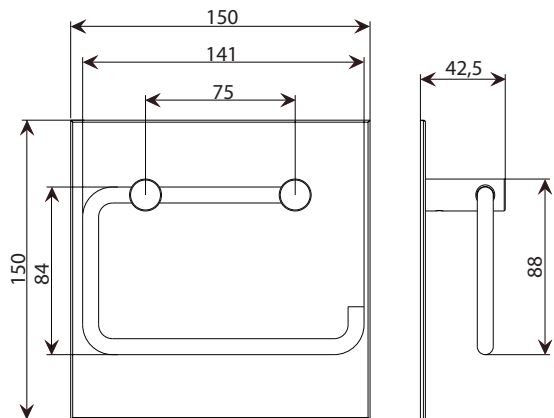

A10 GEOMETRY

F 1226 .. (747610D)

XX = AA

Position

- 1 = N 960 140 NU
- 2 = H 961 902 NU

1011 / H 965 484 - 2
 (+ A 865 665)
 Made by JADO in E.U.

Ideal Standard International BVBA
 Chaussée de Wavre, 1789 - box 15
 1160 Bruxelles
 Belgium