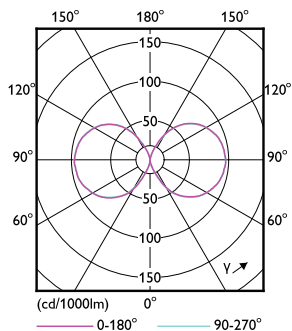

TrueForce LED Public (veje/områder – HPL/SON)

Fotometriske data