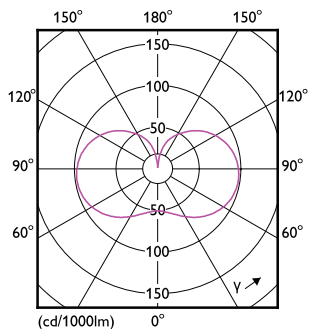

Målskitse

MAS LED HPL M 2.8Klm 19W 830E27 FR G

Product	D	C
MAS LED HPL M 2.8Klm 19W 830E27 FR G	71 mm	186 mm

Fotometriske data

Spectral Power Distribution Colour

General uniform lighting

TrueForce Core LED Public (byområder/vejbelysning – HPL/SON)

Fotometriske data

Light Distribution Diagram

Levetid

Life Expectancy Diagram

Lumen Maintenance Diagram