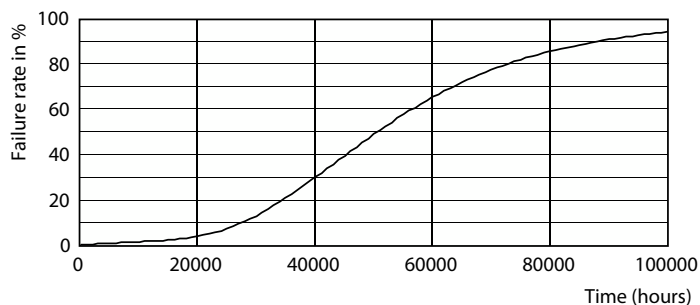

Levetid

Life Expectancy Diagram