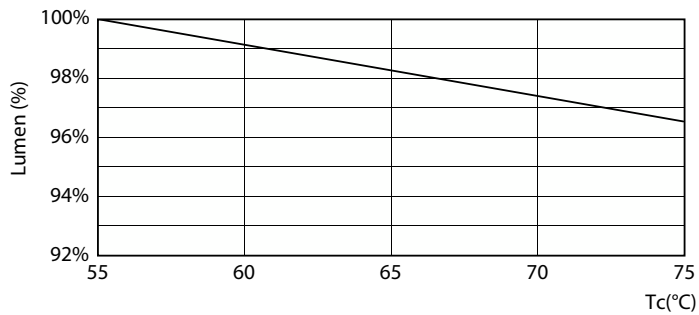

Light Distribution Diagram

MASTER LEDtube InstantFit HF

Fotometriske data

General uniform lighting

Levetid

Lumen Maintenance Diagram

FailureRate

LumenVsTc