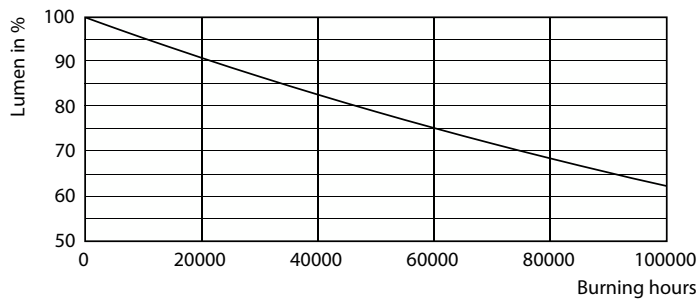

Light Distribution Diagram

MASTER LEDtube InstantFit HF

Fotometriske data

General uniform lighting

Levetid

Lumen Maintenance Diagram

FailureRate

LumenVsTc