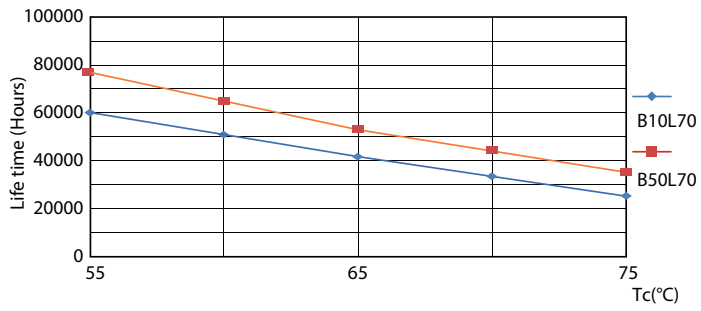

Light Distribution Diagram

MASTER LEDtube InstantFit HF

Fotometriske data

General uniform lighting

Levetid

Lumen Maintenance Diagram

FailureRate

LumenVsTc

Life Expectancy Diagram

MASTER LEDtube InstantFit HF

Levetid

LifetimeVsTc