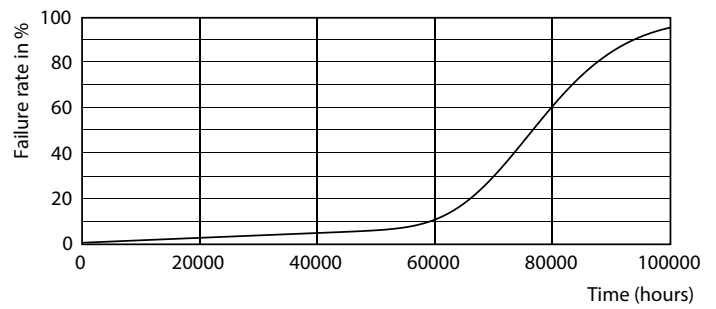

Light Distribution Diagram

MASTER LEDtube InstantFit HF

Fotometriske data

General uniform lighting

Levetid

Lumen Maintenance Diagram

FailureRate

LumenVsTc