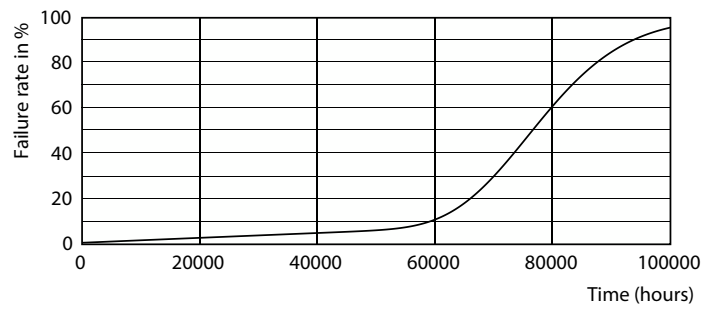

General uniform lighting

MASTER LEDtube InstantFit HF

Fotometriske data

Light Distribution Diagram

Levetid

Lumen Maintenance Diagram

FailureRate

LumenVsTc