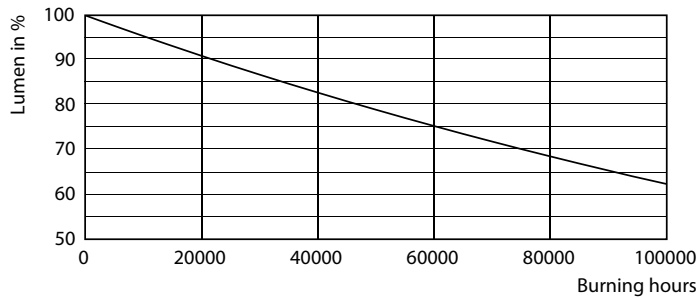

General uniform lighting

MASTER LEDtube InstantFit HF

Fotometriske data

Light Distribution Diagram

Levetid

Lumen Maintenance Diagram

FailureRate

LumenVsTc