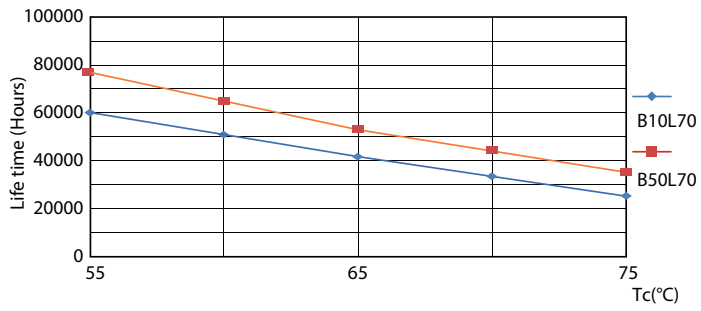

General uniform lighting

MASTER LEDtube InstantFit HF

Fotometriske data

Light Distribution Diagram

Levetid

Lumen Maintenance Diagram

FailureRate

LumenVsTc

Life Expectancy Diagram

MASTER LEDtube InstantFit HF

Levetid

LifetimeVsTc