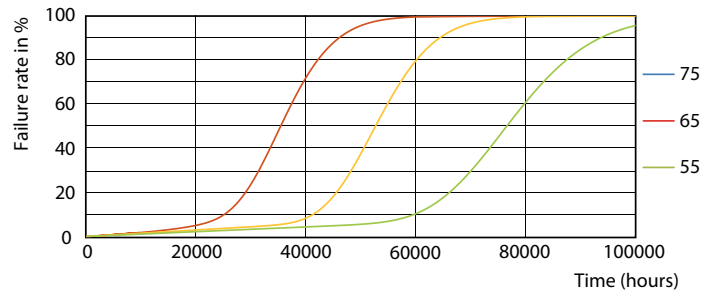

General uniform lighting

MASTER LEDtube InstantFit HF

Fotometriske data

Light Distribution Diagram

Levetid

Lumen Maintenance Diagram

FailureRate

LumenVsTc

Life Expectancy Diagram

MASTER LEDtube InstantFit HF

Levetid

LifetimeVsTc