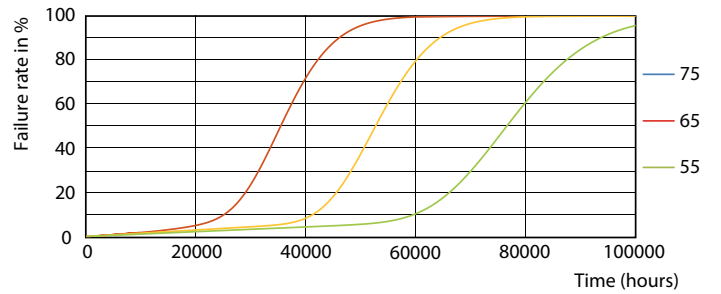

General uniform lighting

MASTER LEDtube InstantFit HF

Fotometriske data

Light Distribution Diagram

Levetid

Lumen Maintenance Diagram

FailureRate

LumenVsTc

Life Expectancy Diagram

MASTER LEDtube InstantFit HF

Levetid

LifetimeVsTc