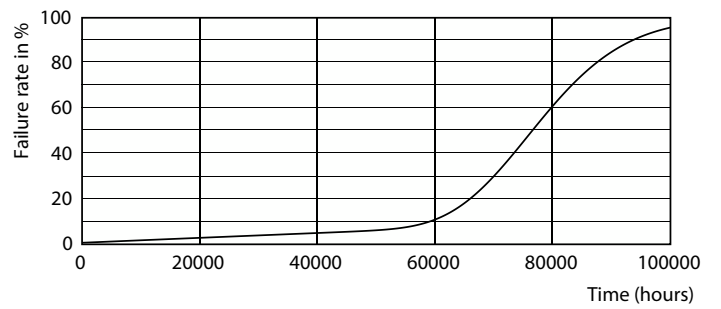

General uniform lighting

MASTER LEDtube InstantFit HF

Fotometriske data

Light Distribution Diagram

Levetid

Lumen Maintenance Diagram

FailureRate

LumenVsTc