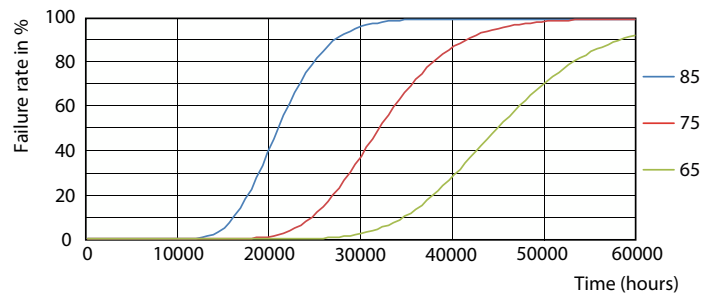

## Fotometriske data

Spectral Power Distribution Colour

## Levetid

Life Expectancy Diagram

LifetimeVsTc

LumenVsTc

FailureRate