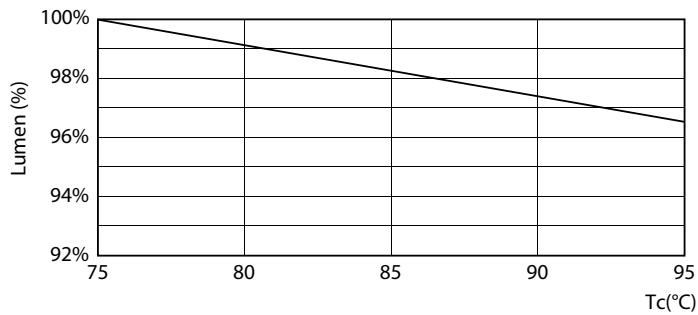

## Fotometriske data

Spectral Power Distribution Colour

## Levetid

Life Expectancy Diagram

LifetimeVsTc

LumenVsTc

FailureRate