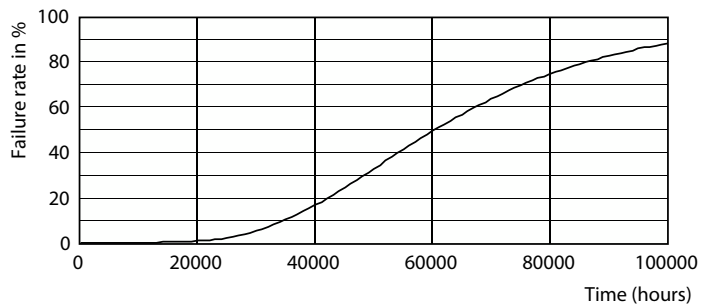

MASTER LEDtube InstantFit HF T5

Levetid

Life Expectancy Diagram - MAS LEDtube HF 900mm HO 18.5W 830 T5