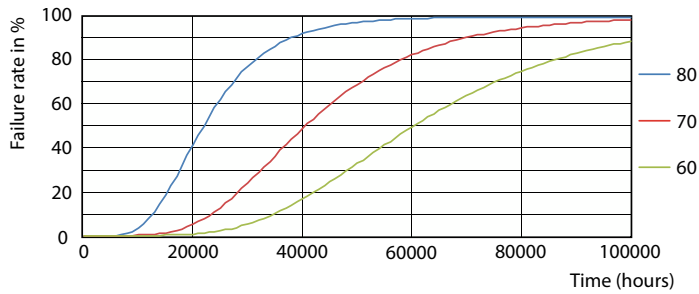

MASTER LEDtube InstantFit HF T5

Fotometriske data

© 2023 Philips Lighting B.V. Page 11

General uniform lighting - MAS LEDtube HF 900mm HO 18.5W 865 T5

Levetid