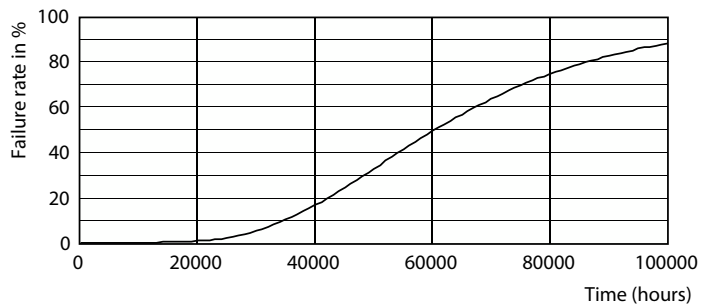

MASTER LEDtube InstantFit HF T5

Levetid

Life Expectancy Diagram - MAS LEDtube HF 900mm HO 18.5W 865 T5