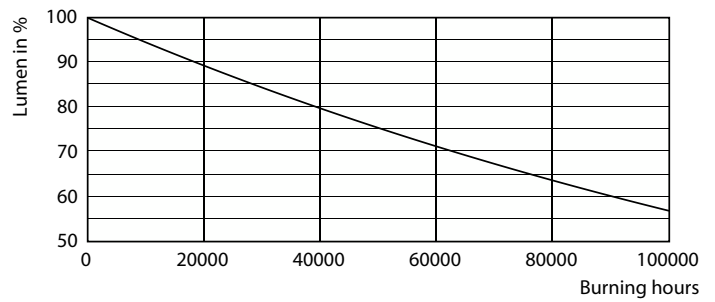

Fotometriske data

© 2023 Philips Lighting B.V. Page 11

General uniform lighting - MAS LEDtube HF 900mm HO 18.5W 865 T5

Levetid

Life Expectancy Diagram

Lumen Maintenance Diagram

Life Expectancy Diagram

Lumen Maintenance Diagram - MAS LEDtube HF 900mm HO 18.5W 865 T5