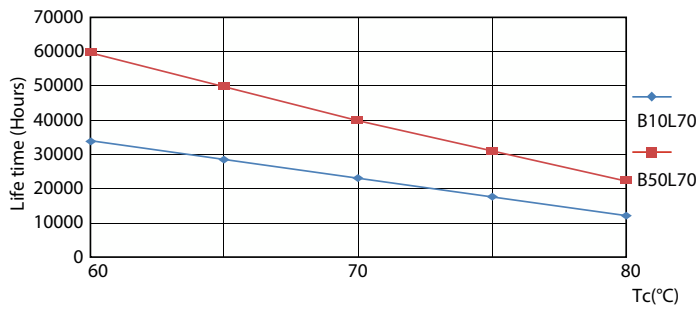

Fotometriske data

© 2023 Philips Lighting B.V. Page 11

General uniform lighting - MAS LEDtube HF 900mm HO 18.5W 865 T5

Levetid

Life Expectancy Diagram

Lumen Maintenance Diagram

Life Expectancy Diagram

Lumen Maintenance Diagram - MAS LEDtube HF 900mm HO 18.5W 865 T5