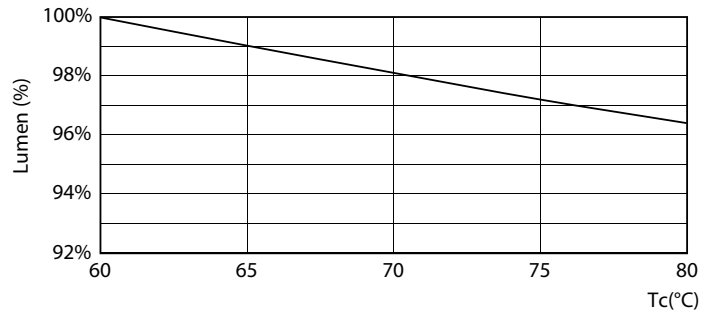

MASTER LEDtube InstantFit HF T5

Fotometriske data

© 2023 Philips Lighting B.V. Page 11

General uniform lighting - MAS LEDtube HF 900mm HO 18.5W 865 T5

Levetid