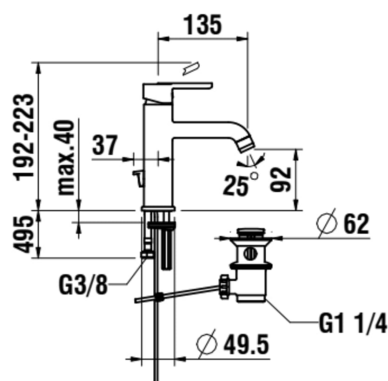

TECHNICAL DRAWINGS