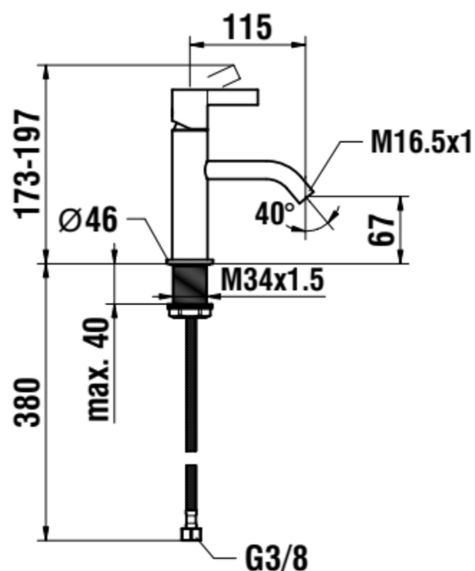

Faucet type : Single-lever

Finish : PVD Gold

Fixed spout

Flexible supply hoses included

Flow rate (l/min - 3 bar) : 5.3

Handle position : Top

Installation type : Deck-mounted

Net weight (kg) : 1.03

Spout length (mm) : 115

Spout position : Central

Type of cartridge : Ceramic Disc

Waste not included

Waste type : Waste not included

Water connection diameter : 3/8"

TECHNICAL DRAWINGS