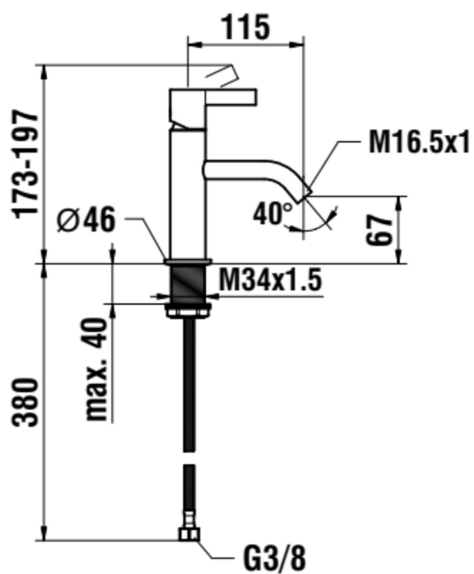

KARTELL LAUFEN

Single lever basin mixer, projection 115 mm, fixed spout, without pop-up waste, PVD titanium black matt

Application : Basin

Installation type : Deck-mounted

Standards and approvals : A

Finish : Titanium Black

Net weight (kg) : 1.05

TECHNICAL DRAWINGS

Kartell LAUFEN

A place for divas. And deep dives. This is the story about a place of unknown beauty. Designed for humans, shaped by the elements. Far away from your everyday life. But every morning you will ask yourself: Have I been here before? Or is this just a dream?