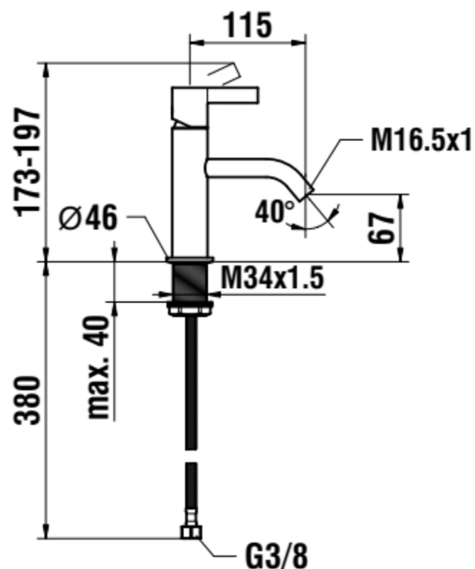

KARTELL LAUFEN

Basin mixer, projection 115 mm, fixed spout, without pop-up waste, PVD rosegold

Acoustic level (dB) : Group 1 (Up to 20 dB)  
 Aerator type : Honeycomb PCA  
 Application : Basin  
 Faucet type : Single-lever  
 Faucet type : Single-lever  
 Finish : PVD Rosegold

Fixed spout  
 Flexible supply hoses included  
 Flow rate (l/min - 3 bar) : 5.3  
 Handle position : Top  
 Installation type : Deck-mounted  
 Net weight (kg) : 1.05

Spout length (mm) : 115  
 Spout position : Central  
 Type of cartridge : Ceramic Disc  
 Waste not included  
 Waste type : Waste not included  
 Water connection diameter : 3/8"

TECHNICAL DRAWINGS