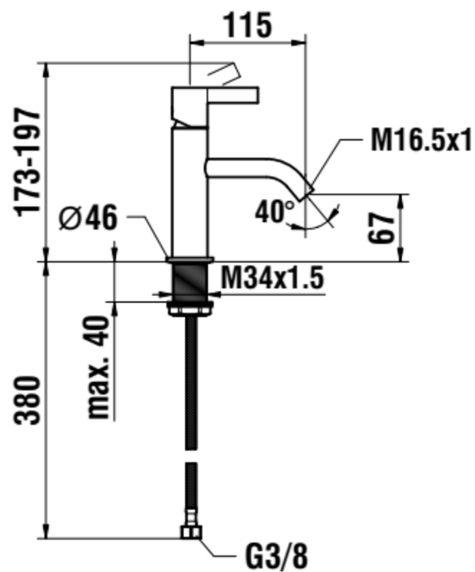

TECHNICAL DRAWINGS