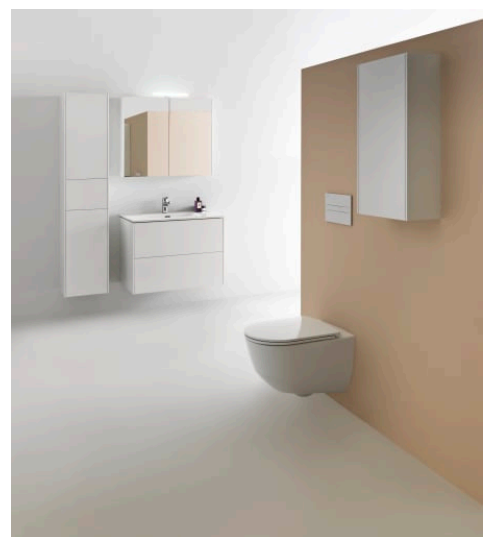

H825958...0001

Floorstanding WC 'rimless', close-coupled, washdown, without flushing rim, outlet horizontal or vertical

H825958...2311

Wall-hung WC 'liberty', washdown, rimless, barrier-free

H821954...0001

Wall-hung WC 'rimless', washdown, with urine diverting function

H820662...0001

LAUFEN PRO

LAUFEN pro is a comprehensive bathroom range, which offers the ideal solution for every spatial situation and requirement and also reflects the building values of the current generation. Industrial design is the modern answer to the once revolutionary idea that everyone has a right to enjoy beautiful forms. Good design is now no longer a right reserved for the most affluent customers. Modern methods of industrial production and designers such as Peter Wirz of Vetica, who put optimum manufacturing feasibility at the forefront of their creative processes, make such sanitary ware ranges as LAUFEN pro possible. This does not just benefit the designer, more importantly, it also benefits the custo