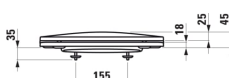

TECHNICAL DRAWINGS