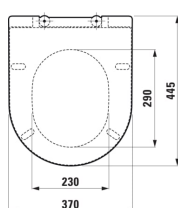

TECHNICAL DRAWINGS