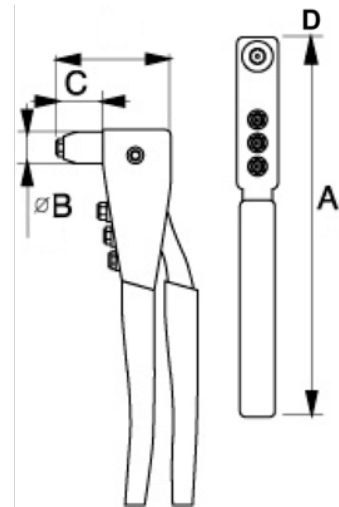

1467-250

Hand Riveters with Exchangeable Heads

PRODUCT DETAILS

- Rivet size capacity: 2.4 mm, 3.2 mm, 4 mm and 4.8 mm
- Riveter for general duty

PRODUCT ATTRIBUTES

Product	A	B	C	D	 g
1467-250	255 mm	22 mm	34 mm	75 mm	520 g