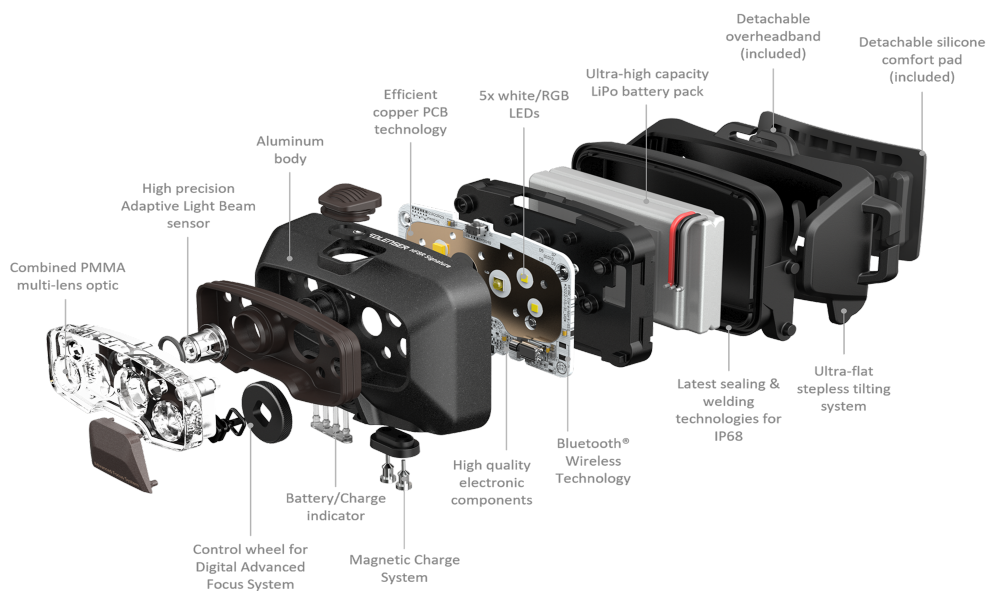

HF8R Core RGB

PRODUCT SERIES

The HF-series Core models are reliable headlamps for everyday use. You can count on premium Ledlenser light quality, innovative technologies, an additional red light and compact design when going for a walk, hiking, during home improvements or DIY projects. With an HF Core headlamp, you have the best light for everyday life – plus, your hands remain free.