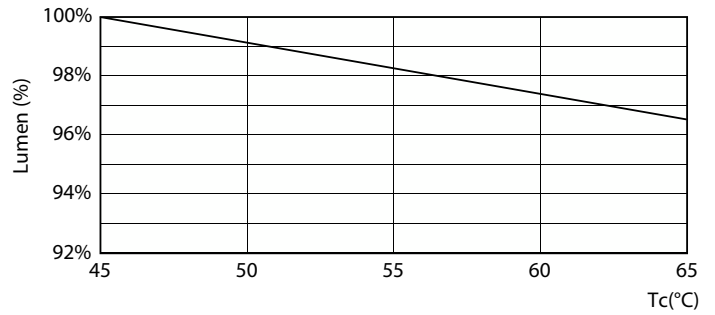

Lumen Maintenance Diagram - CorePro LEDtube 600mm HO 7.7W 3CCT T8

CorePro LED-lysrør EM/230V

Levetid