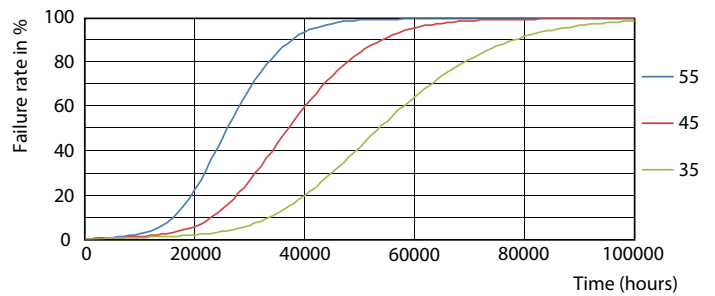

Spectral Power Distribution Colour - CorePro LEDtube 600mm HO 7.7W 3CCT T8

General uniform lighting - CorePro LEDtube 600mm HO 7.7W 3CCT T8

CorePro LED-lysrør EM/230V

Levetid

Life Expectancy Diagram

Lumen Maintenance Diagram - CorePro LEDtube 600mm HO 7.7W 3CCT T8