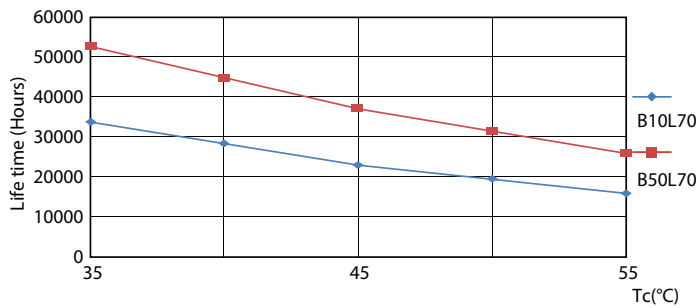

Spectral Power Distribution Colour - CorePro LEDtube 600mm HO 7.7W 3CCT T8

General uniform lighting - CorePro LEDtube 600mm HO 7.7W 3CCT T8

CorePro LED-lysrør EM/230V

Levetid

Life Expectancy Diagram

Lumen Maintenance Diagram - CorePro LEDtube 600mm HO 7.7W 3CCT T8