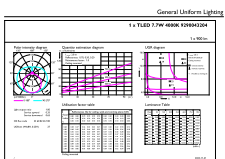

General uniform lighting - CorePro LEDtube 600mm HO 7.7W 3CCT T8