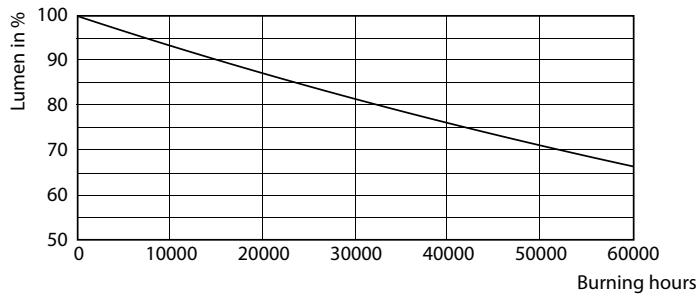

Life Expectancy Diagram