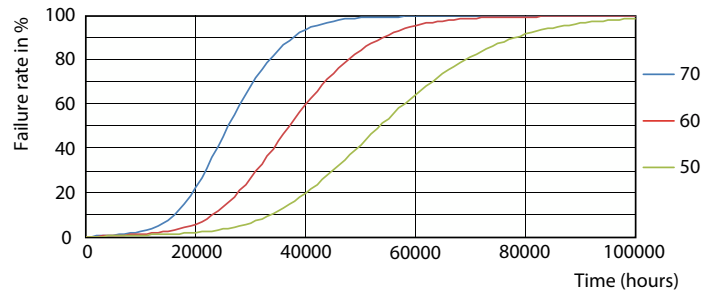

CorePro LED-lysrør EM/230V

Levetid

Life Expectancy Diagram