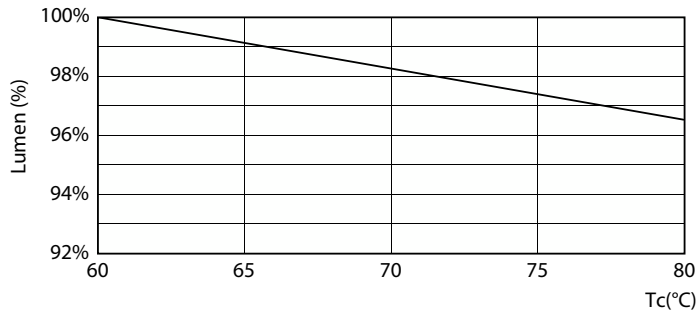

Lumen Maintenance Diagram - CorePro LEDtube 1500mm UO 24.9W 3CCT T8