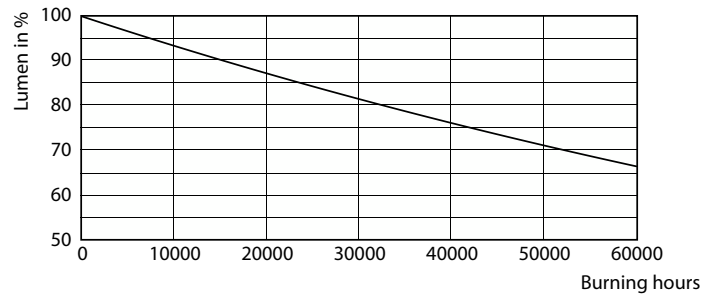

CorePro LED-lysrør EM/230V

Levetid

Life Expectancy Diagram

FailureRate

Lumen Maintenance Diagram - CorePro LEDtube 1500mm UO 24.9W 3CCT T8

LifetimeVsTc

Lumen Maintenance Diagram - CorePro LEDtube 1500mm UO 24.9W 3CCT T8