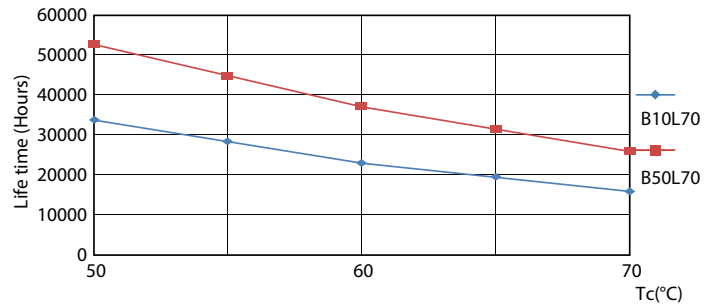

CorePro LED-lysrør EM/230V

Levetid

Life Expectancy Diagram

FailureRate

Lumen Maintenance Diagram - CorePro LEDtube 1500mm UO 24.9W 3CCT T8

LifetimeVsTc

Lumen Maintenance Diagram - CorePro LEDtube 1500mm UO 24.9W 3CCT T8