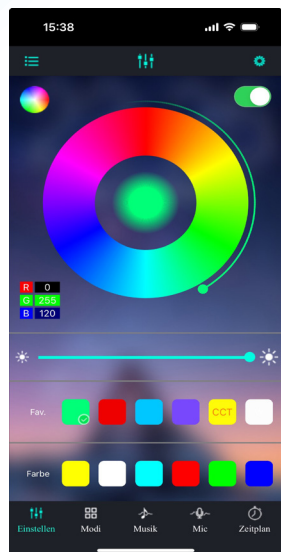

POWERMOON[®]

LED

LED MOTIF LIGHT CHAIN

- Weatherproof IP44 (no problem with snow, rain, or hail)
- Controlled via remote controller or smartphone app
- Suitable for indoor and outdoor use
- With RGB color changing
- Color changes to music
- 66 LED motifs
- 10 meters

Total length :	10 Meter
Number of motif LEDs :	66 Stück
Power consumption :	10W
Voltage :	220-240V / 50-60Hz
Current :	0,3A bei 230V
Protection rating :	IP44
Certification mark :	CE / IP44
Light color :	RGB
Net weight :	289g
Gross weight :	345g
Dimensions :	155x85x125mm
Available motifs :	Ball, Snowman, Christmas Tree, Snowflake, Heart, Star
Scope of delivery :	1 x LED light chain, 1 x power plug, 1 x remote control
Country of origin :	China
Customs tariff number :	94053100
WEEE registration number:	DE27721963