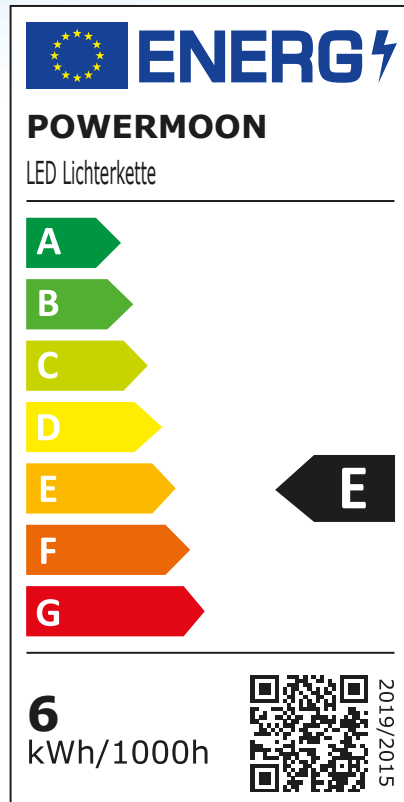

POWERMOON[®]

LED

LED MOTIF LIGHT CHAIN

- Weatherproof IP44 (no problem with snow, rain, or hail)
- Controlled via remote controller or smartphone app
- Suitable for indoor and outdoor use
- With RGB color changing
- Color changes to music
- 66 LED motifs
- 10 meters

Total length :	10 Meter
Number of motif LEDs :	66 Stück
Power consumption :	10W
Voltage :	220-240V / 50-60Hz
Current :	0,3A bei 230V
Protection rating :	IP44
Certification mark :	CE / IP44
Light color :	RGB
Net weight :	289g
Gross weight :	345g
Dimensions :	155x85x125mm
Available motifs :	Ball, Snowman, Christmas Tree, Snowflake, Heart, Star
Scope of delivery :	1 x LED light chain, 1 x power plug, 1 x remote control
Country of origin :	China
Customs tariff number :	94053100
WEEE registration number:	DE27721963