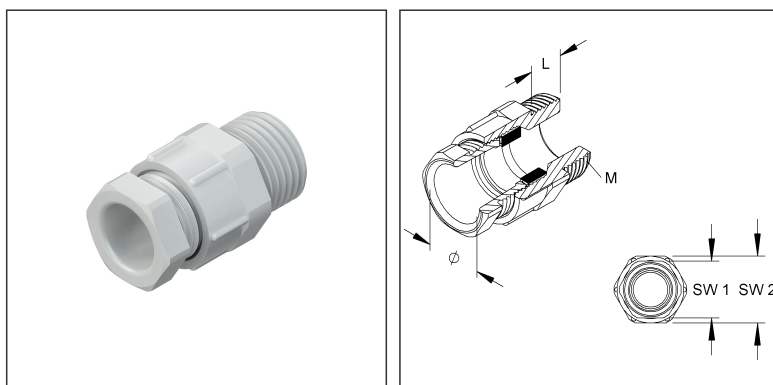

CONUS-Cable Gland

with metric connection thread to DIN EN 60423, glass-fibre reinforced, with flame protection

1250M2011

EAN Code: 4011126365108

Smallest packaging unit:50 pcs.

the photorealistic images are to be considered as reference images

Article Description

CONUS-cable gland, M20, for cable-Ø 7-9 mm, plastics PA, RAL 7035, light grey

Additional Price Information

Article group	K104
quantity unit	pcs.

Weight

Weight per quantity unit	10 g / pcs.
Weight in kg per 100	0,97 kg / 100pcs.

Technical Datasheet

Cable glands

1250M2011

the photorealistic images are to be considered as reference images

Physical Article Dimensions

Height	25.00 mm
Width	25.00 mm
Depth/length	36.00 mm

Packing Dimension

500 covering boxes = 1 piece					
Lenght	375 mm	Width	282 mm	Height	133.00 mm
Gross weight	5,63 kg	Volume	0,014 m ³		
Min. Quantity	500.00 pcs.	Max. Quantity	500.00 pcs.		

Tender Text

CONUS cable gland similar to former DIN 46320, with metric connection thread according to DIN EN 60423, glass fibre reinforced, with flame protection, halogen-free.