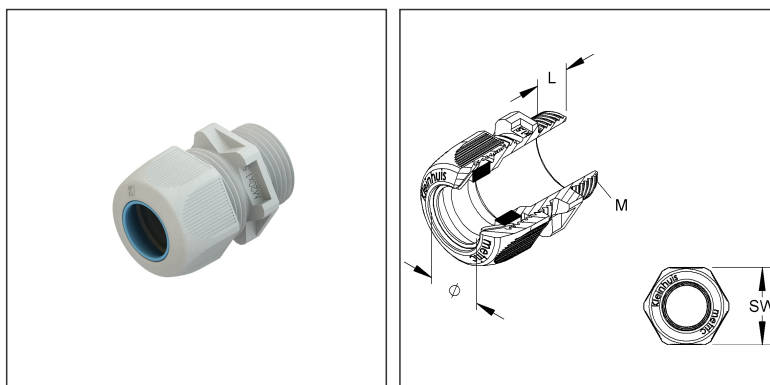

Metric®-Cable Gland

tested acc. to DIN EN 62444, with metric connecting thread acc. to DIN EN 60423

350M16

EAN Code: 4011126369724

Smallest packaging unit: 50 pcs.

the photorealistic images are to be considered as reference images

Article Description

Metric®-cable gland, M16, for cable-Ø 5-9 mm, Kunststoff PS, RAL 7035, lichtgrau

Additional Price Information

Article group	K104
quantity unit	pcs.

Weight

Weight per quantity unit	7 g / pcs.
Weight in kg per 100	0,63 kg/ 100pcs.

Technical Datasheet

Cable glands

350M16

the photorealistic images are to be considered as reference images

Physical Article Dimensions

Height	23.00 mm
Width	23.00 mm
Depth/length	32.00 mm
Diameter	23.00 mm

Nominal size : M 16

for cable-Ø : 5 - 9 mm

Connection thread length : 8 mm

Width across flats : 21 mm

Glow wire test acc. to DIN EN 60695-2-10+11/VDE 0471-2-10+11: 650°C

Protection class : IP54

Application temperature range : -30° to 60°C