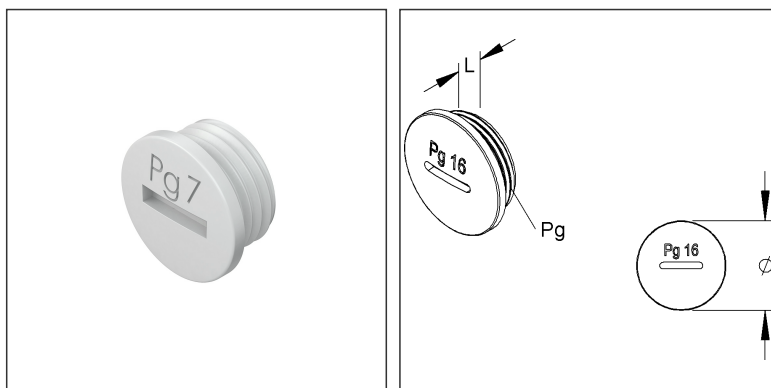

## Screw Plug

formerly DIN 46320, with Pg connection thread to DIN 40430

514/36

EAN Code: 4011126019858

Smallest packaging unit: 25 pcs.

the photorealistic images are to be considered as reference images

### Physical Article Dimensions

Height	55.00 mm
Width	55.00 mm
Depth/length	15.00 mm
Diameter	55.00 mm