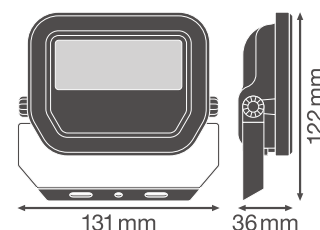

Produkt	EAN-nr.	EI-nr.	K	LM	LM/W	CRI	°	IK
Floodlight Performance 10W sort	4058075420847	5640003860	3.000	1.100	110	≥80	100°x100°	IK07
Floodlight Performance 10W hvid	4058075420861	5640003873	3.000	1.100	110	≥80	100°x100°	IK07
Floodlight Performance 10W sort	4058075420885	5640003886	4.000	1.200	120	≥80	100°x100°	IK07
Floodlight Performance 10W hvid	4058075420908	5640003899	4.000	1.200	120	≥80	100°x100°	IK07
Floodlight Performance 10W sort	4058075420922	5640003909	6.500	1.200	120	≥80	100°x100°	IK07
Floodlight Performance 10W hvid	4058075420946	5640003912	6.500	1.200	120	≥80	100°x100°	IK07
Floodlight Performance 20W sort	4058075420960	5640003925	3.000	2.200	110	≥80	100°x100°	IK07
Floodlight Performance 20W hvid	4058075420991	5640003938	3.000	2.200	110	≥80	100°x100°	IK07
Floodlight Performance 20W sort	4058075421011	5640003941	4.000	2.400	120	≥80	100°x100°	IK07
Floodlight Performance 20W hvid	4058075421035	5640003954	4.000	2.400	120	≥80	100°x100°	IK07
Floodlight Performance 20W sort	4058075421059	5640003967	6.500	2.400	120	≥80	100°x100°	IK07
Floodlight Performance 20W hvid	4058075421073	5640003970	6.500	2.400	120	≥80	100°x100°	IK07
Floodlight Performance 30W sort	4058075421097	5640003983	3.000	3.300	110	≥80	100°x100°	IK07
Floodlight Performance 30W hvid	4058075421110	5640003996	3.000	3.300	110	≥80	100°x100°	IK07
Floodlight Performance 30W sort	4058075421134	5640004005	4.000	3.600	120	≥80	100°x100°	IK07
Floodlight Performance 30W hvid	4058075421165	5640004018	4.000	3.600	120	≥80	100°x100°	IK07
Floodlight Performance 30W sort	4058075421189	5640004021	6.500	3.600	120	≥80	100°x100°	IK07
Floodlight Performance 30W hvid	4058075421202	5640004034	6.500	3.600	120	≥80	100°x100°	IK07