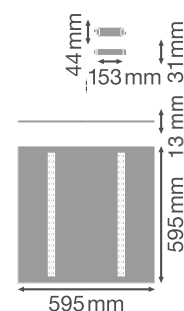

Produkt	EAN-nr.	EI-nr.	K	LM	LM/w	CRI	70°	IK
Panel IndiviLED 600x600mm 33W UGR<16	4058075201132	5642005963	3.000	3.800	115	≥80	70°	IK08
Panel IndiviLED 600x600mm 33W UGR<16	4058075201156	5642005918	4.000	4.000	120	≥80	70°	IK08
Panel IndiviLED DALI 600x600mm 33W UGR<16	4058075503885	5642008562	3.000	3.800	115	≥80	70°	IK08
Panel IndiviLED DALI 600x600mm 33W UGR<16	4058075503861	5642008575	4.000	4.000	120	≥80	70°	IK08
Panel IndiviLED ZIGBEE 600x600mm 33W UGR<16	4058075521841	5642009781	4.000	4.000	120	≥80	70°	IK08
Panel IndiviLED m/nødllys 600x600mm 33W UGR<16	4058075201293	5642005921	3.000	3.800	115	≥80	70°	IK08
Panel IndiviLED m/nødllys 600x600mm 33W UGR<16	4058075201316	5642005934	4.000	4.000	120	≥80	70°	IK08