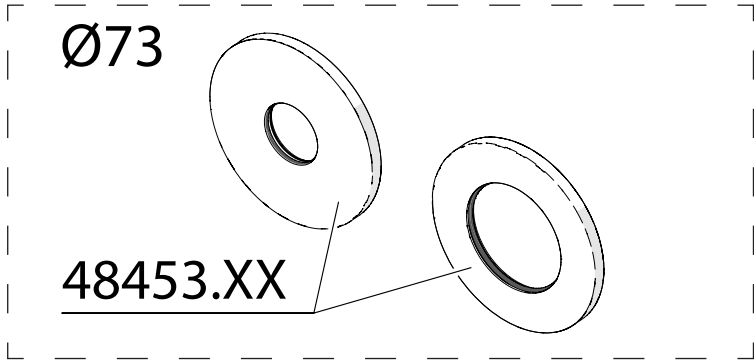

74626.xx

- *xxxxx.00 Chrome
- *xxxxx.46 Steel (PVD)
- *xxxxx.61 Matt Black
- xxxxx.77 Polished Brass
- xxxxx.79 Brushed Brass
- xxxxx.87 Brushed Copper

48448.XX (180mm)*
48449.XX (250mm)*

93130

03221