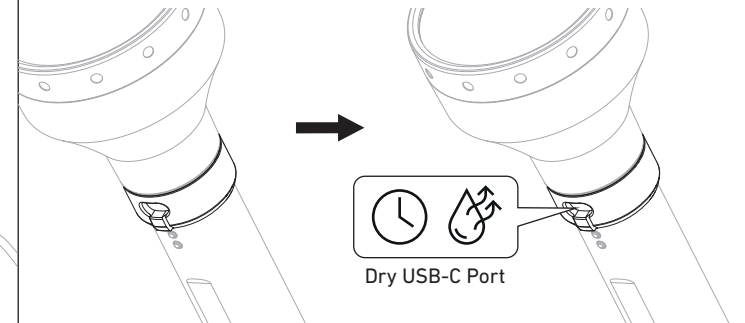

P21R

Battery Pack

Battery Indicator

Battery Replacement

Charging $\text{0}^{\circ}\text{C} - 40^{\circ}\text{C}$

Remove Water from Charging Port

Charging Station $\text{0}^{\circ}\text{C} - 40^{\circ}\text{C}$