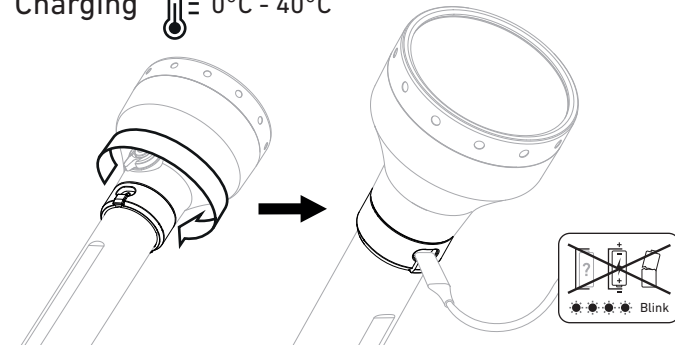

P21R

Battery Pack

Battery Indicator

Battery Replacement

Charging $\text{0}^{\circ}\text{C} - 40^{\circ}\text{C}$

Remove Water from Charging Port

Charging Station $\text{0}^{\circ}\text{C} - 40^{\circ}\text{C}$