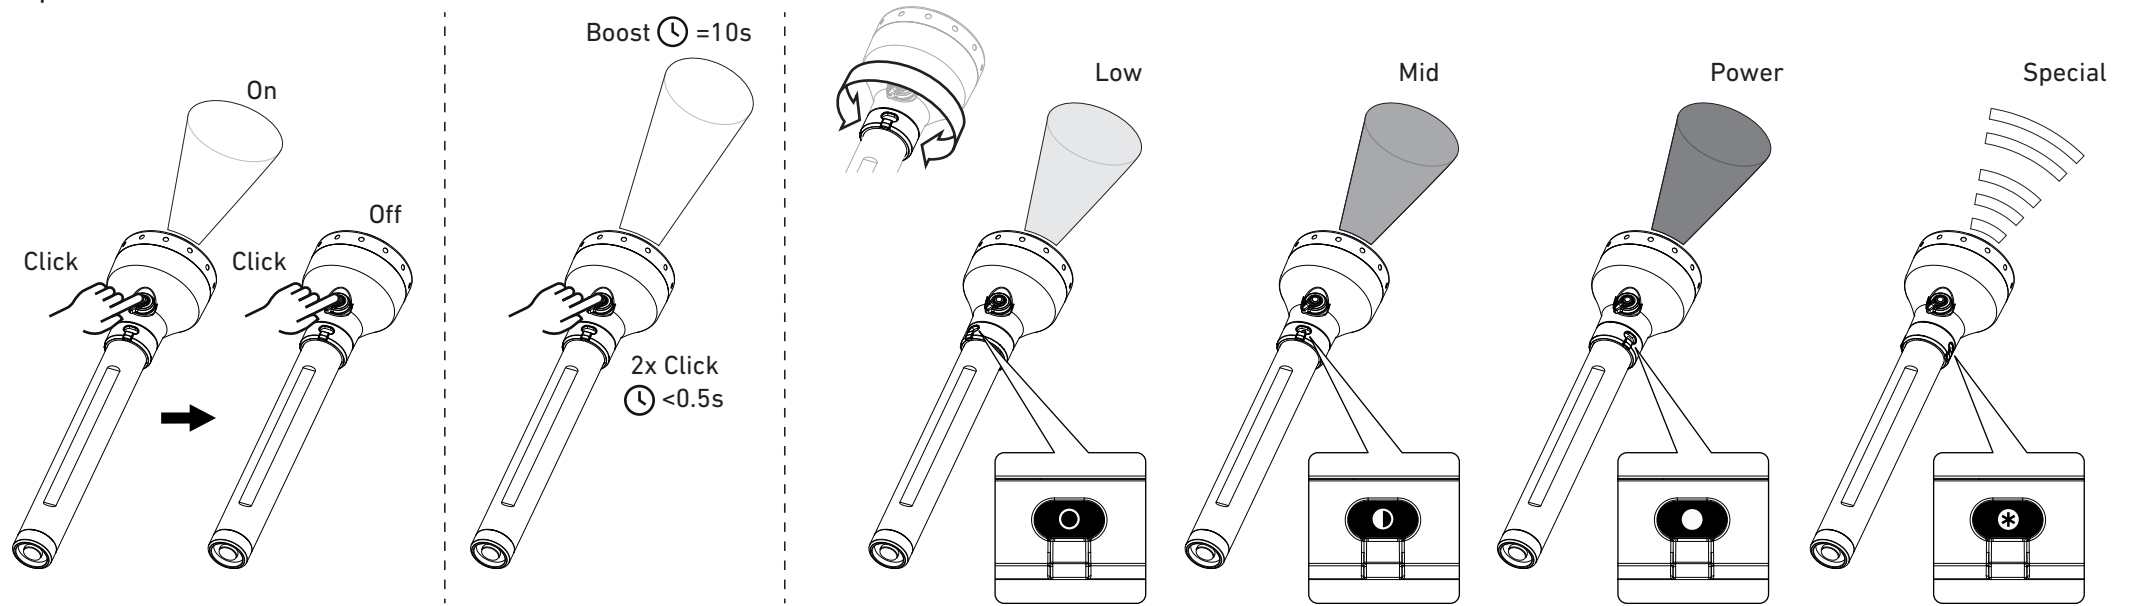

One-Touch Focus

Ledlenser GmbH & Co. KG
 Kronenstr. 5-7, 42699 Solingen, Germany
 Phone +49 212/5948-0 Fax +49 212/5948-200

www.ledlenser.com

Operation

Change Special Mode

Transportation Lock