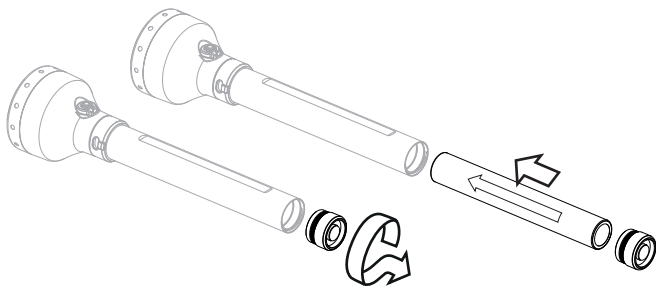

P21R

Battery Pack

Battery Indicator

Battery Replacement

Charging $\text{0}^{\circ}\text{C} - 40^{\circ}\text{C}$

Remove Water from Charging Port

Charging Station $\text{0}^{\circ}\text{C} - 40^{\circ}\text{C}$

One-Touch Focus

Ledlenser GmbH & Co. KG
 Kronenstr. 5-7, 42699 Solingen, Germany
 Phone +49 212/5948-0 Fax +49 212/5948-200

www.ledlenser.com

Operation

Change Special Mode

Transportation Lock