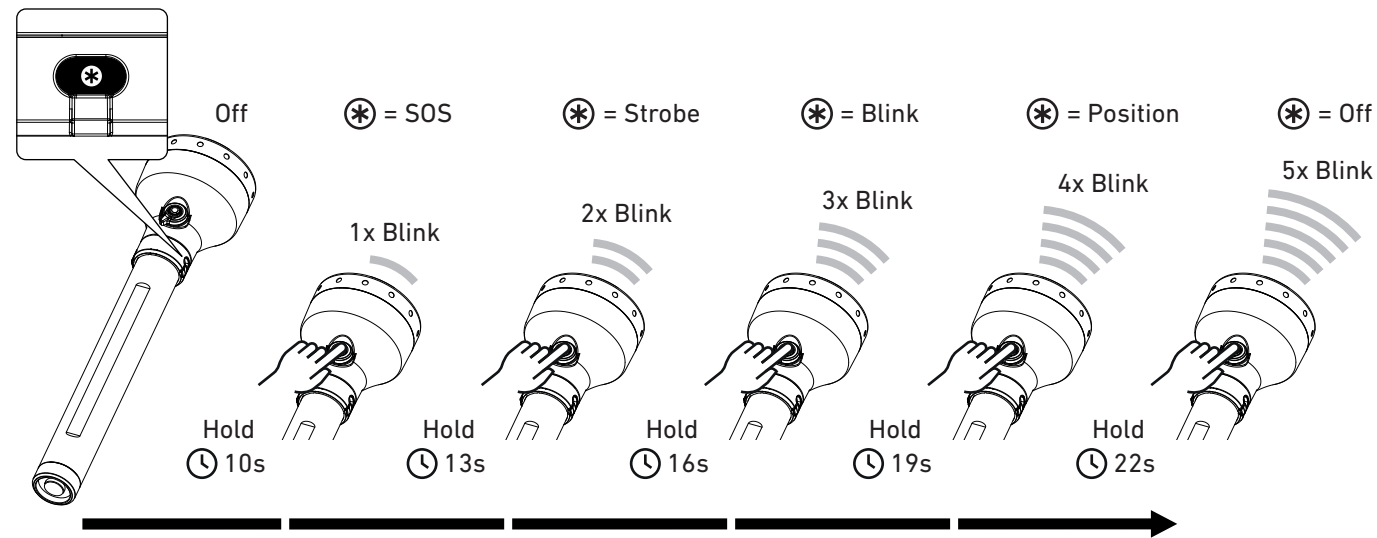

One-Touch Focus

Ledlenser GmbH & Co. KG
 Kronenstr. 5-7, 42699 Solingen, Germany
 Phone +49 212/5948-0 Fax +49 212/5948-200

www.ledlenser.com

Operation

Change Special Mode

Transportation Lock