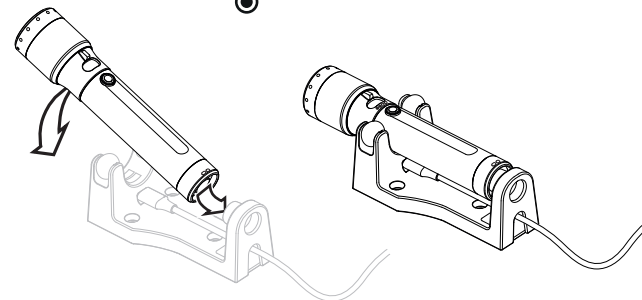

P7R Pro

P7R Signature

Battery Replacement

Battery Indicator

Charging E 0°C - 40°C

Remove Water from Charging Port

Charging Station E 0°C - 40°C

Advanced Focus System