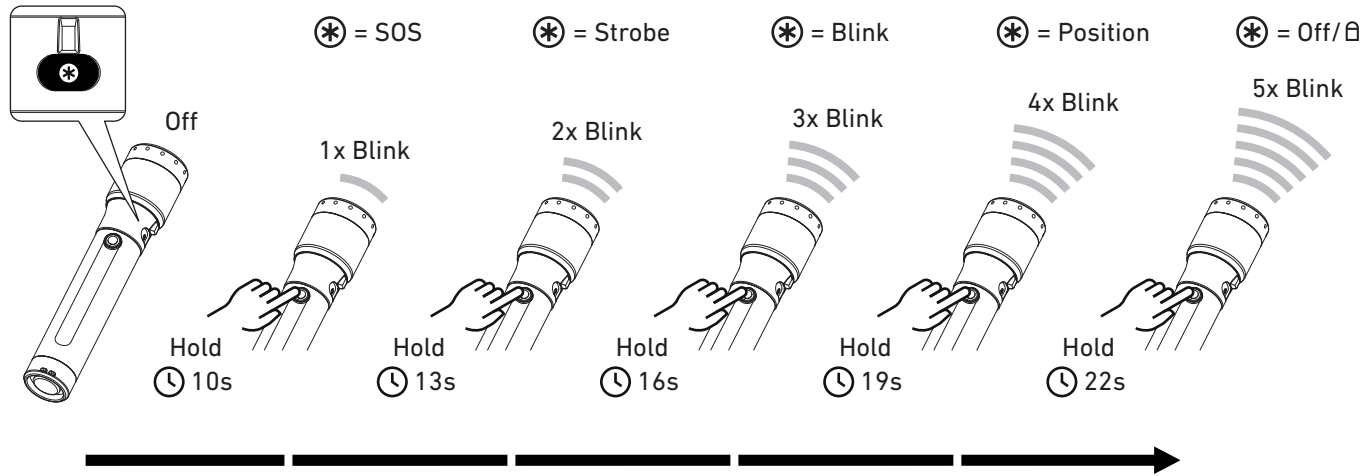

Change Special Mode