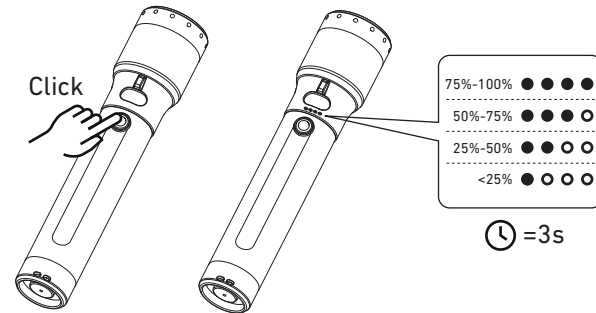

P7R Pro

P7R Signature

Battery Replacement

Battery Indicator

Charging E 0°C - 40°C

Remove Water from Charging Port

Charging Station E 0°C - 40°C

Advanced Focus System