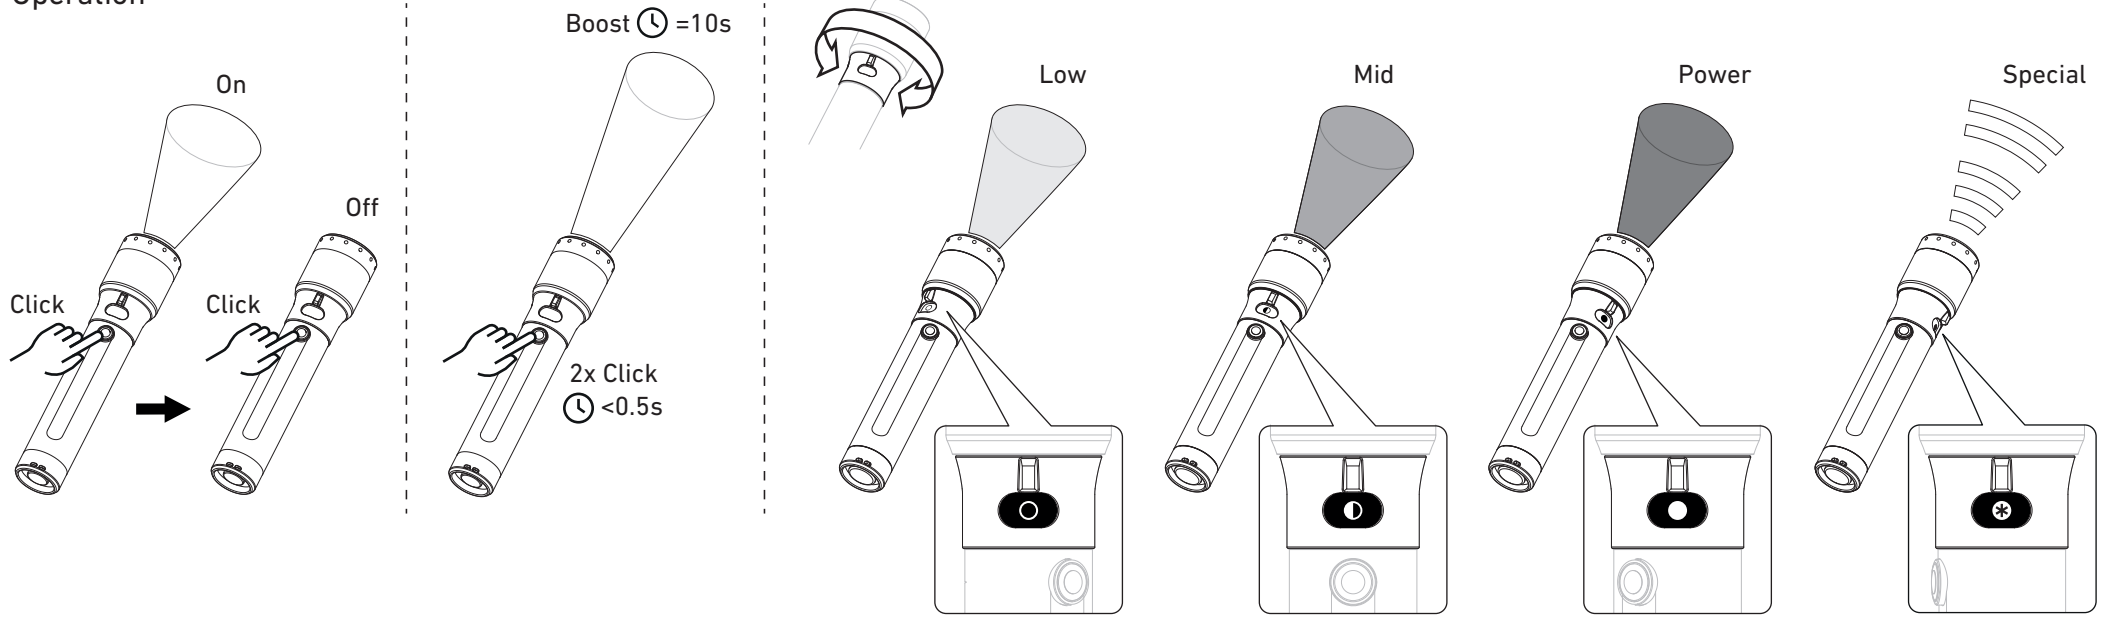

Operation

Change Special Mode

Transportation Lock