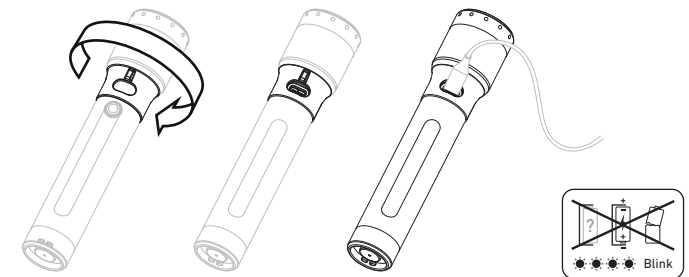

P7R Pro

P7R Signature

Battery Replacement

Battery Indicator

Charging E 0°C - 40°C

Remove Water from Charging Port

Charging Station E 0°C - 40°C

Advanced Focus System