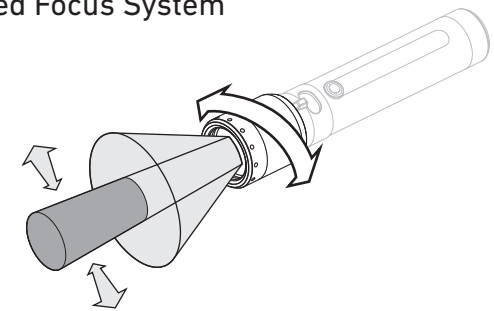

P7R Pro

P7R Signature

Battery Replacement

Battery Indicator

Charging E 0°C - 40°C

Remove Water from Charging Port

Charging Station E 0°C - 40°C

Advanced Focus System