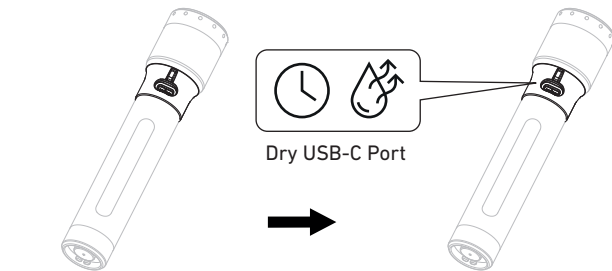

P7R Pro

P7R Signature

Battery Replacement

Battery Indicator

Charging E 0°C - 40°C

Remove Water from Charging Port

Charging Station E 0°C - 40°C

Advanced Focus System