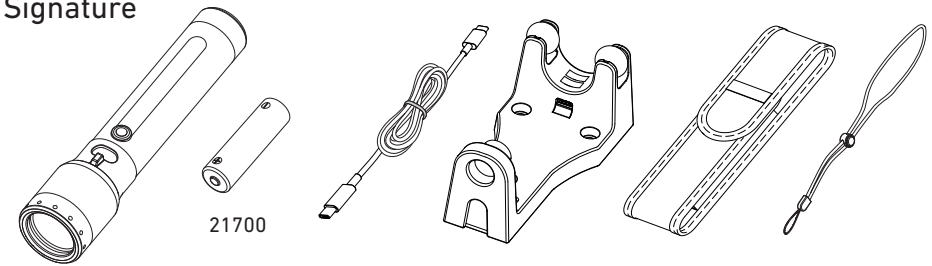

P7R Pro

P7R Signature

Battery Replacement

Battery Indicator

Charging E 0°C - 40°C

Remove Water from Charging Port

Charging Station E 0°C - 40°C

Advanced Focus System