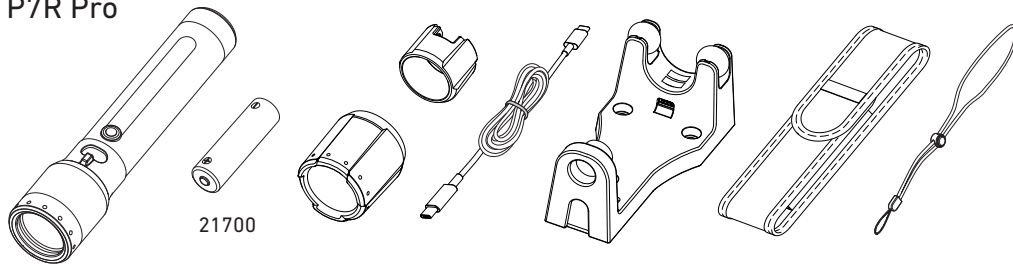

P7R Pro

P7R Signature

Battery Replacement

Battery Indicator

Charging E 0°C - 40°C

Remove Water from Charging Port

Charging Station E 0°C - 40°C

Advanced Focus System