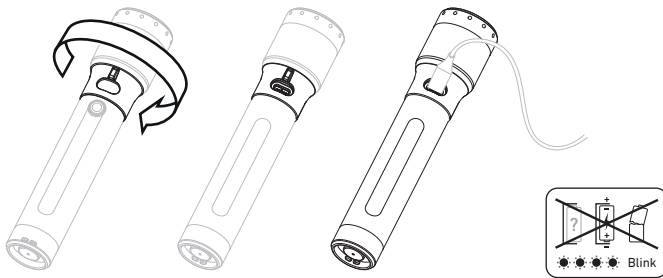

LEDLENSER P7R

Battery Replacement

Battery Indicator

Advanced Focus System

Charging $\text{E} = 0^{\circ}\text{C} - 40^{\circ}\text{C}$

Remove Water from Charging Port

Hand Strap

Ledlenser GmbH & Co. KG
 Kronenstr. 5-7, 42699 Solingen, Germany
 Phone +49 212/5948-0 Fax +49 212/5948-200

www.ledlenser.com

LEDLENSER P7R

Operation

Transportation Lock