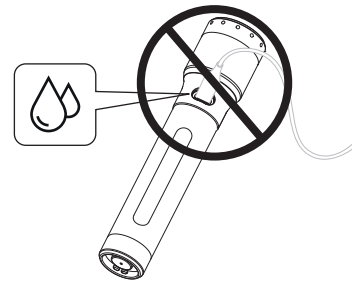

LEDLENSER P7R

Battery Replacement

Battery Indicator

Advanced Focus System

Charging $\text{E} = 0^{\circ}\text{C} - 40^{\circ}\text{C}$

Remove Water from Charging Port

Hand Strap

Ledlenser GmbH & Co. KG
 Kronenstr. 5-7, 42699 Solingen, Germany
 Phone +49 212/5948-0 Fax +49 212/5948-200