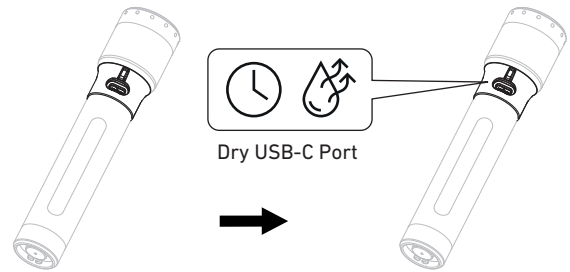

LEDLENSER P7R

Battery Replacement

Battery Indicator

Advanced Focus System

Charging $\text{E} = 0^{\circ}\text{C} - 40^{\circ}\text{C}$

Remove Water from Charging Port

Hand Strap

Ledlenser GmbH & Co. KG
 Kronenstr. 5-7, 42699 Solingen, Germany
 Phone +49 212/5948-0 Fax +49 212/5948-200

www.ledlenser.com

LEDLENSER P7R

Operation

Transportation Lock