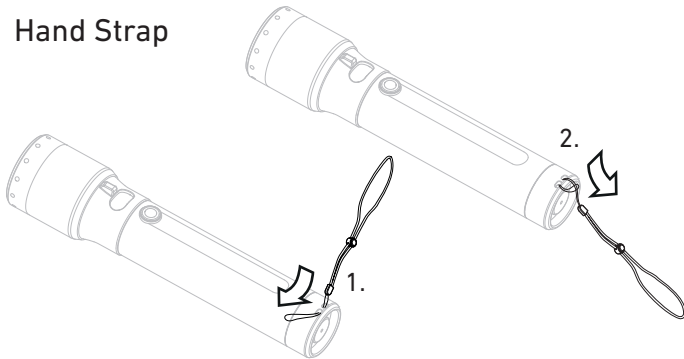

LEDLENSER P7R

Battery Replacement

Battery Indicator

Advanced Focus System

Charging $\text{E} = 0^{\circ}\text{C} - 40^{\circ}\text{C}$

Remove Water from Charging Port

Hand Strap

Ledlenser GmbH & Co. KG
 Kronenstr. 5-7, 42699 Solingen, Germany
 Phone +49 212/5948-0 Fax +49 212/5948-200

www.ledlenser.com

LEDLENSER P7R

Operation

Transportation Lock