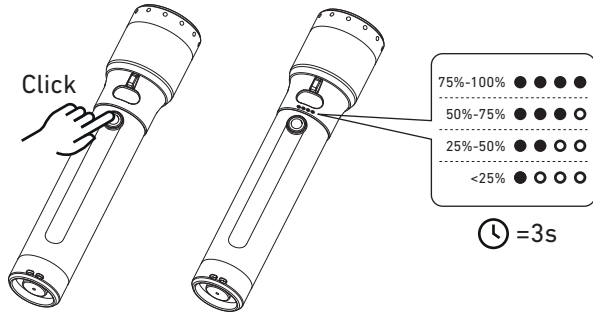

LEDLENSER P7R

Battery Replacement

Battery Indicator

Advanced Focus System

Charging $\text{E} = 0^{\circ}\text{C} - 40^{\circ}\text{C}$

Remove Water from Charging Port

Hand Strap

Ledlenser GmbH & Co. KG
 Kronenstr. 5-7, 42699 Solingen, Germany
 Phone +49 212/5948-0 Fax +49 212/5948-200

www.ledlenser.com

LEDLENSER P7R

Operation

Transportation Lock