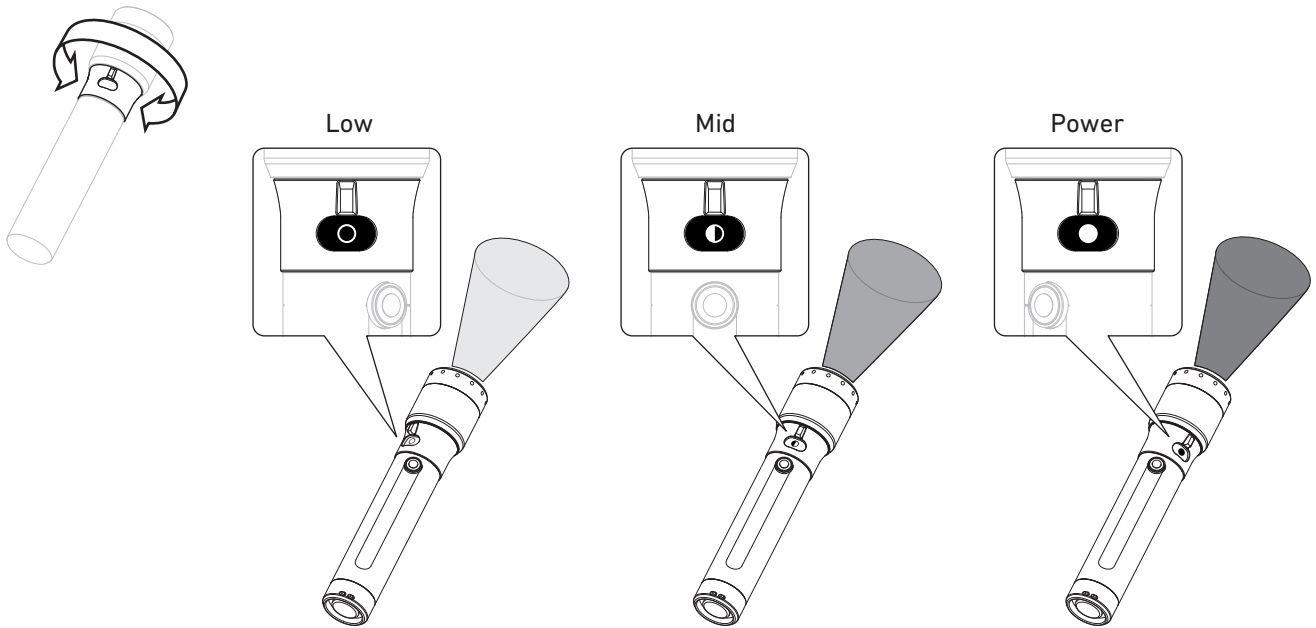

LEDLENSER P7R

Battery Replacement

Battery Indicator

Advanced Focus System

Charging $\text{E} = 0^{\circ}\text{C} - 40^{\circ}\text{C}$

Remove Water from Charging Port

Hand Strap

Ledlenser GmbH & Co. KG
 Kronenstr. 5-7, 42699 Solingen, Germany
 Phone +49 212/5948-0 Fax +49 212/5948-200

www.ledlenser.com

LEDLENSER P7R

Operation

Transportation Lock