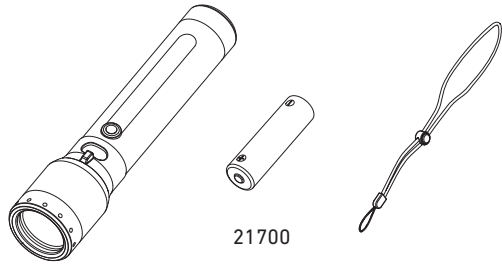

LEDLENSER P7R

Battery Replacement

Battery Indicator

Advanced Focus System

Charging $\text{E} = 0^{\circ}\text{C} - 40^{\circ}\text{C}$

Remove Water from Charging Port

Hand Strap

Ledlenser GmbH & Co. KG
 Kronenstr. 5-7, 42699 Solingen, Germany
 Phone +49 212/5948-0 Fax +49 212/5948-200

www.ledlenser.com

LEDLENSER P7R

Operation

Transportation Lock