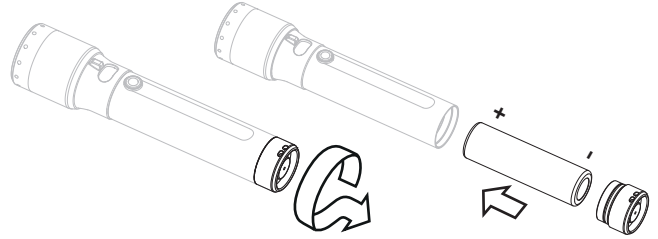

LEDLENSER P7R

Battery Replacement

Battery Indicator

Advanced Focus System

Charging $\text{E} = 0^{\circ}\text{C} - 40^{\circ}\text{C}$

Remove Water from Charging Port

Hand Strap

Ledlenser GmbH & Co. KG
 Kronenstr. 5-7, 42699 Solingen, Germany
 Phone +49 212/5948-0 Fax +49 212/5948-200

www.ledlenser.com

LEDLENSER P7R

Operation

Transportation Lock