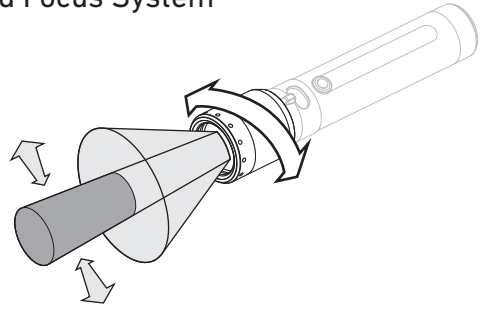

LEDLENSER P7R

Battery Replacement

Battery Indicator

Advanced Focus System

Charging $\text{E} = 0^{\circ}\text{C} - 40^{\circ}\text{C}$

Remove Water from Charging Port

Hand Strap

Ledlenser GmbH & Co. KG
 Kronenstr. 5-7, 42699 Solingen, Germany
 Phone +49 212/5948-0 Fax +49 212/5948-200